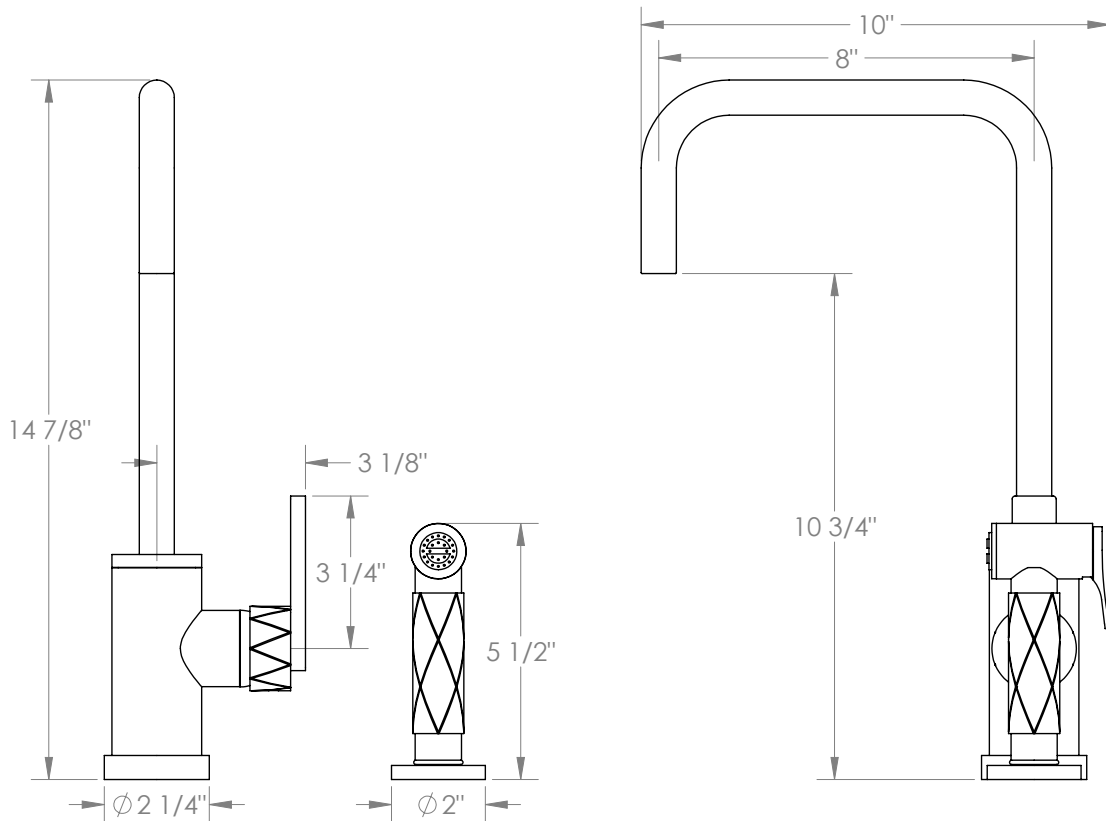

WATERMARK

BROOKLYN, NEW YORK

Lily
71-7.4-LLD4
Deck Mounted 2 Hole Kitchen Set - Includes Side Spray

- Side Spray Hose Length: 50" (Final Length May Vary)
- Fits Deck Up To 1-1/2" Thick
- Recommended Mounting Hole: 1-3/8"
- Lead-Free Brass Construction
- Flow Rate: 1.75 GPM
- Kerox Ceramic Mixing Cartridge
- 360° Rotating Spout
- Professional Installation Required

Available in all finishes shown on the [Watermark Designs website](#)

Meets the applicable requirements of ASME A112.18.1/CSA B125.1, entitled "Plumbing Supply Fittings".

Watermark Designs reserves the right to make revisions without notice to product specifications. All product dimensions are nominal.