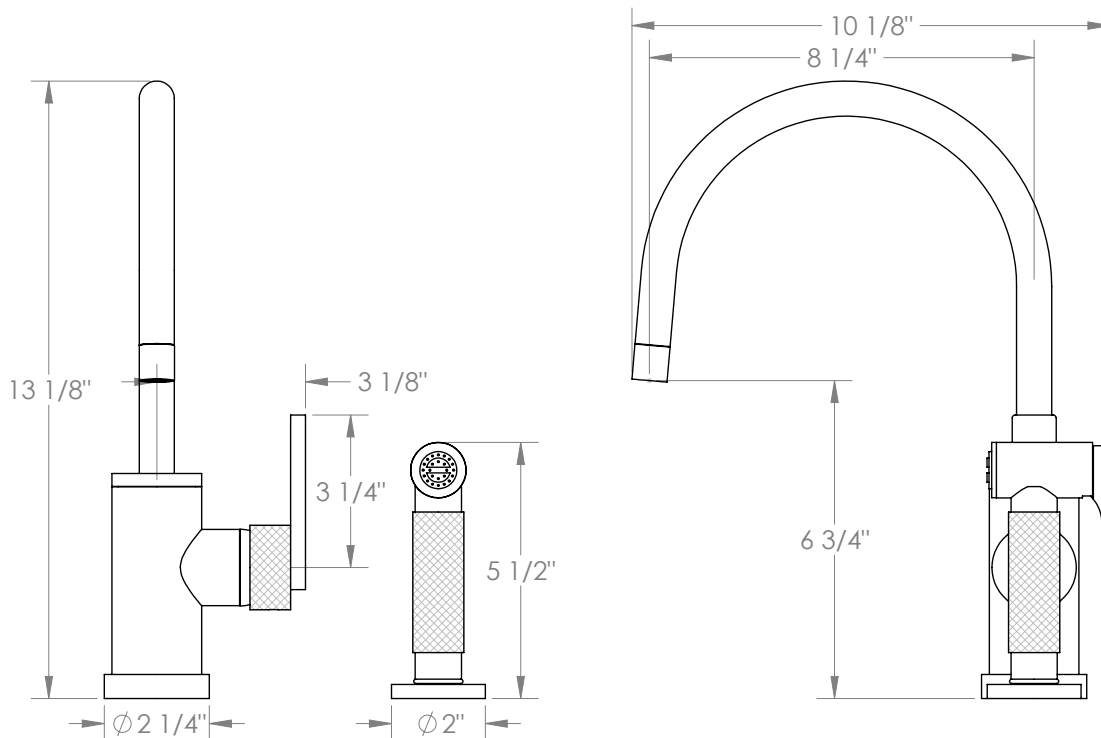

## Rainey 70-7.4G-RNK8

Deck Mounted, Gooseneck, Monoblock Kitchen  
Faucet with Side Spray

- Side Spray Hose Length: 50" (Final Length May Vary)
- Fits Deck Up To 1-1/2" Thick
- Recommended Mounting Hole: 1-3/8"
- All Lead-Free Brass Construction
- Flow Rate: 1.75 GPM
- Ceramic Mixing Cartridge
- 360° Rotating Spout
- Professional Installation Required

Available in all finishes shown on the [Watermark Designs website](https://www.watermark-designs.com)

Meets the applicable requirements of ASME A112.18.1-2005/CSA B125.1-05, entitled "Plumbing Supply Fittings".