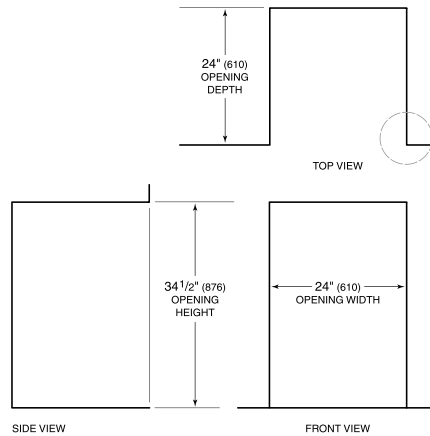

STANDARD INSTALLATION