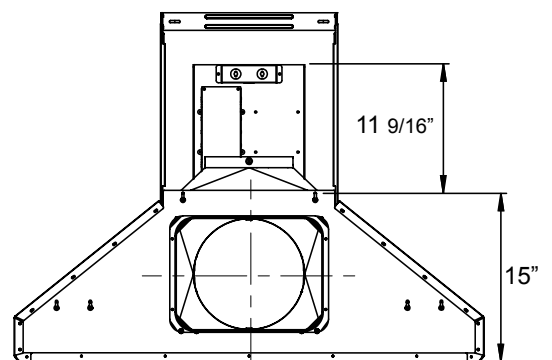

ACT™ **POWERWAVE™**

Optional Wireless Remote Control

FRONT

SIDE

BACK

MODEL

Stainless Steel Size	AK7636BS/AK7642BS 36"/42"	AK7648BS/AK7654BS/AK7660BS 48"/54"/60"
----------------------	------------------------------	---