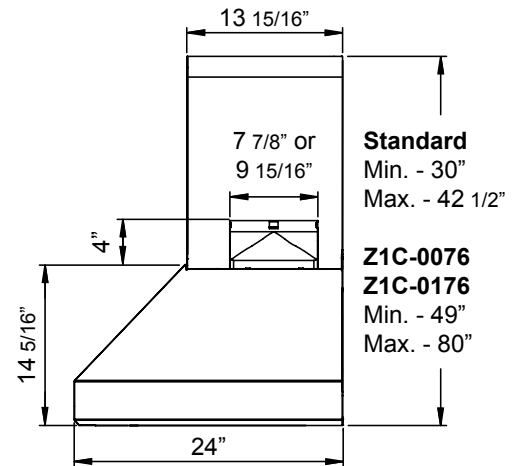

	INTERNAL BLOWER STANDARD	INTERNAL BLOWER with ACT™ AIRFLOW CONTROL TECHNOLOGY™*		
SINGLE BLOWER (INCLUDED) Min. - Max. CFM	200 - 750	200 - 590	200 - 390	200 - 290
SINGLE BLOWER (INCLUDED) Min. - Max. Sones	0.5 - 7	*AIRFLOW CONTROL TECHNOLOGY™ (ACT™) is an exclusive feature built into specific Zephyr hoods which can limit the maximum blower CFM to meet local code requirements.		
DUAL BLOWER (OPTIONAL) Min. - Max. CFM	350 - 1,300			
DUAL BLOWER (OPTIONAL) Min. - Max. Sones	1 - 8			

ACT™ **POWERWAVE™**

Optional Wireless Remote Control

FRONT

SIDE

BACK

MODEL

Stainless Steel Size	AK7636BS/AK7642BS 36"/42"	AK7648BS/AK7654BS/AK7660BS 48"/54"/60"
----------------------	------------------------------	---

DUCT SPECIFICATIONS

Vertical Single Internal Blower	8" Round	8" Round
Horizontal Single Internal Blower	8" Round	8" Round
Vertical Dual Internal Blower	10" Round	10" Round
Horizontal Dual Internal Blower	10" Round	10" Round