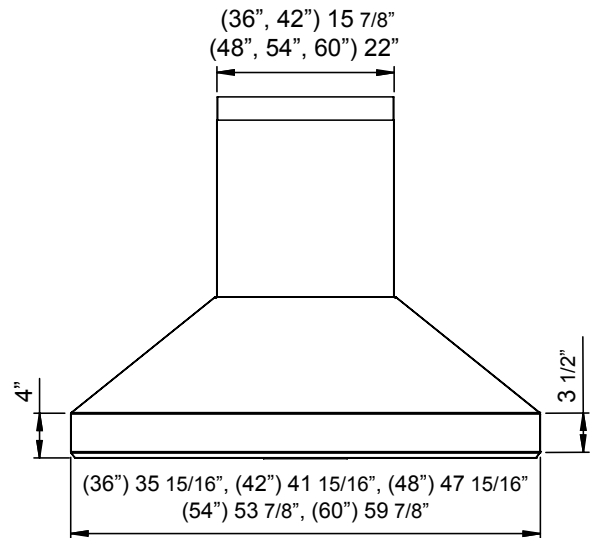

ACT™ **POWERWAVE™**

Optional Wireless Remote Control

FRONT

SIDE

BACK

MODEL

Stainless Steel Size	AK7636BS/AK7642BS 36"/42"	AK7648BS/AK7654BS/AK7660BS 48"/54"/60"
----------------------	------------------------------	---