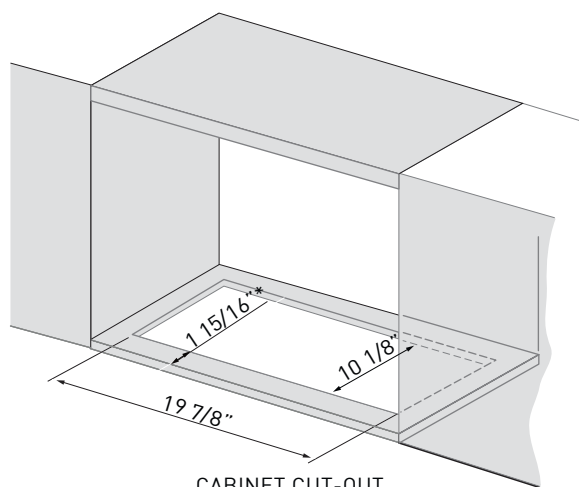

\*Refers to handle color. Body is painted gray.

\*\*Mounting height refers to distance between top of a 36" tall cooking surface and bottom of hood.

CABINET CUT-OUT

\*Measured from front of doors in a frameless cabinet  
or front of cabinet bottom in a framed cabinet.