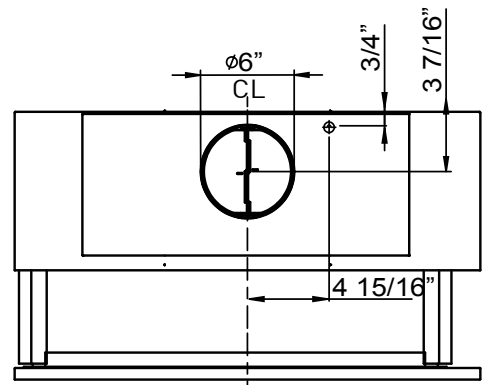

White trim

FRONT

SIDE

TOP

MODEL	ZPI-E24AG290 ZPI-E24AW290	ZPI-E24AG ZPI-E24AW	ZPI-E30AG290 ZPI-E30AW290	ZPI-E30AG ZPI-E30AW	ZPI-E36AG290	ZPI-E36AG
Stainless Steel trim* w/ Glass White trim* w/ Glass						
<b>Size</b>	24"	24"	30"	30"	36"	36"
<b>Blower CFM (Min. - Max.)</b>	180 - 290	230 - 500	180 - 290	230 - 500	180 - 290	230 - 500
<b>Sones (Min. - Max.)</b>	1.3 - 3.2	1.7 - 5.3	1.3 - 3.2	1.7 - 5.3	1.3 - 3.2	1.7 - 5.3
<b>FEATURES</b>						
<b>Controls</b>	Mechanical Slide	Mechanical Slide	Mechanical Slide	Mechanical Slide	Mechanical Slide	Mechanical Slide
<b>Speed Levels</b>	3	3	3	3	3	3
<b>Auto Delay-Off</b>	No	No	No	No	No	No
<b>Lighting</b>	Halogen, 50W x2	Halogen, 50W x2	Halogen, 50W x2	Halogen, 50W x2	Halogen, 50W x2	Halogen, 50W x2
<b>Dual-Level Lighting</b>	Yes	Yes	Yes	Yes	Yes	Yes
<b>Filters</b>	Aluminum Mesh x1	Aluminum Mesh x1	Aluminum Mesh x1	Aluminum Mesh x1	Aluminum Mesh x1	Aluminum Mesh x1
<b>Recirculating Option</b>	Yes	Yes	Yes	Yes	Yes	Yes
<b>DUCT SPECIFICATIONS</b>						
<b>Vertical Internal Blower</b>	6" Round	6" Round	6" Round	6" Round	6" Round	6" Round
<b>Horizontal Internal Blower</b>	6" Round	6" Round	6" Round	6" Round	6" Round	6" Round
<b>AC POWER</b>	120V, 60Hz at Max. 1.55A	120V, 60Hz at Max. 3.5A	120V, 60Hz at Max. 1.55A	120V, 60Hz at Max. 3.5A	120V, 60Hz at Max. 1.55A	120V, 60Hz at Max. 3.5A
<b>OPTIONAL ACCESSORIES</b>						
<b>Recirculating Kit</b>	ZRC-00PI	ZRC-00PI	ZRC-00PI	ZRC-00PI	ZRC-00PI	ZRC-00PI
<b>Bloom™ GU10 LED</b>	ZOB0040	ZOB0040	ZOB0040	ZOB0040	ZOB0040	ZOB0040
<b>MOUNTING HEIGHT RANGE**</b>	24" - 32"	24" - 32"	24" - 32"	24" - 32"	24" - 32"	24" - 32"
<b>WARRANTY</b>	3 years parts, 1 year labor	3 years parts, 1 year labor	3 years parts, 1 year labor	3 years parts, 1 year labor	3 years parts, 1 year labor	3 years parts, 1 year labor