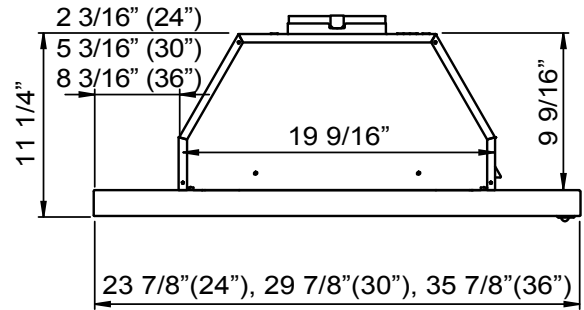

CORE

PISA

UNDER-CABINET

Tucked neatly out of sight within your cabinetry, Pisa is a minimal alternative to your typical under-cabinet range hood. Powered by the strength of a 500 CFM or 290 CFM blower, Pisa's low-profile body delivers stunning

design and quality performance. Its retractable visor helps in the capture of air and puts control at your fingertips. Pisa is perfect for kitchens that require a more discreet look.

ZEPHYR

ZEPHYRONLINE.COM

FRONT