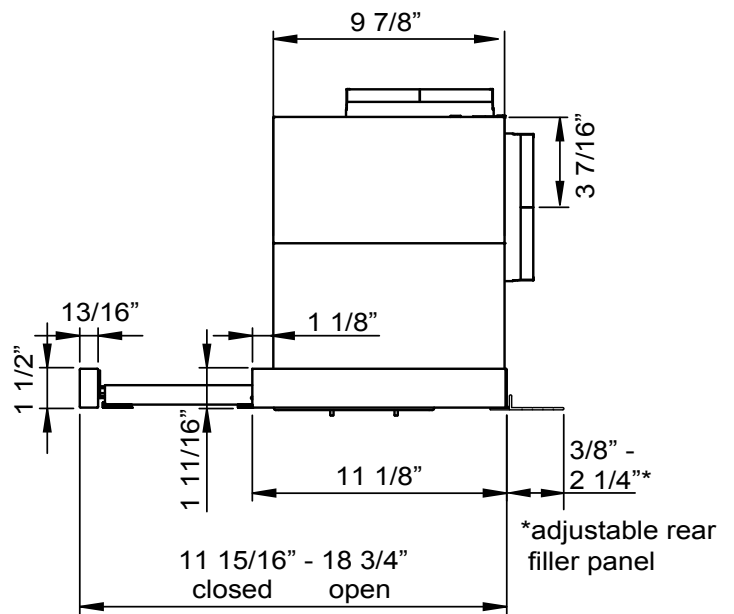

White trim

FRONT

SIDE

TOP

MODEL	ZPI-E24AG290 ZPI-E24AW290	ZPI-E24AG ZPI-E24AW	ZPI-E30AG290 ZPI-E30AW290	ZPI-E30AG ZPI-E30AW	ZPI-E36AG290	ZPI-E36AG
Stainless Steel trim* w/ Glass White trim* w/ Glass						
<b>Size</b>	24"	24"	30"	30"	36"	36"
<b>Blower CFM (Min. - Max.)</b>	180 - 290	230 - 500	180 - 290	230 - 500	180 - 290	230 - 500
<b>Sones (Min. - Max.)</b>	1.3 - 3.2	1.7 - 5.3	1.3 - 3.2	1.7 - 5.3	1.3 - 3.2	1.7 - 5.3
<b>FEATURES</b>						
<b>Controls</b>	Mechanical Slide	Mechanical Slide	Mechanical Slide	Mechanical Slide	Mechanical Slide	Mechanical Slide
<b>Speed Levels</b>	3	3	3	3	3	3
<b>Auto Delay-Off</b>	No	No	No	No	No	No
<b>Lighting</b>	Halogen, 50W x2	Halogen, 50W x2	Halogen, 50W x2	Halogen, 50W x2	Halogen, 50W x2	Halogen, 50W x2
<b>Dual-Level Lighting</b>	Yes	Yes	Yes	Yes	Yes	Yes
<b>Filters</b>	Aluminum Mesh x1	Aluminum Mesh x1	Aluminum Mesh x1	Aluminum Mesh x1	Aluminum Mesh x1	Aluminum Mesh x1
<b>Recirculating Option</b>	Yes	Yes	Yes	Yes	Yes	Yes
<b>DUCT SPECIFICATIONS</b>						
<b>Vertical Internal Blower</b>	6" Round	6" Round	6" Round	6" Round	6" Round	6" Round
<b>Horizontal Internal Blower</b>	6" Round	6" Round	6" Round	6" Round	6" Round	6" Round
<b>AC POWER</b>	120V, 60Hz at Max. 1.55A	120V, 60Hz at Max. 3.5A	120V, 60Hz at Max. 1.55A	120V, 60Hz at Max. 3.5A	120V, 60Hz at Max. 1.55A	120V, 60Hz at Max. 3.5A
<b>OPTIONAL ACCESSORIES</b>						
<b>Recirculating Kit</b>	ZRC-00PI	ZRC-00PI	ZRC-00PI	ZRC-00PI	ZRC-00PI	ZRC-00PI
<b>Bloom™ GU10 LED</b>	ZOB0040	ZOB0040	ZOB0040	ZOB0040	ZOB0040	ZOB0040
<b>MOUNTING HEIGHT RANGE**</b>	24" - 32"	24" - 32"	24" - 32"	24" - 32"	24" - 32"	24" - 32"
<b>WARRANTY</b>	3 years parts, 1 year labor	3 years parts, 1 year labor	3 years parts, 1 year labor	3 years parts, 1 year labor	3 years parts, 1 year labor	3 years parts, 1 year labor