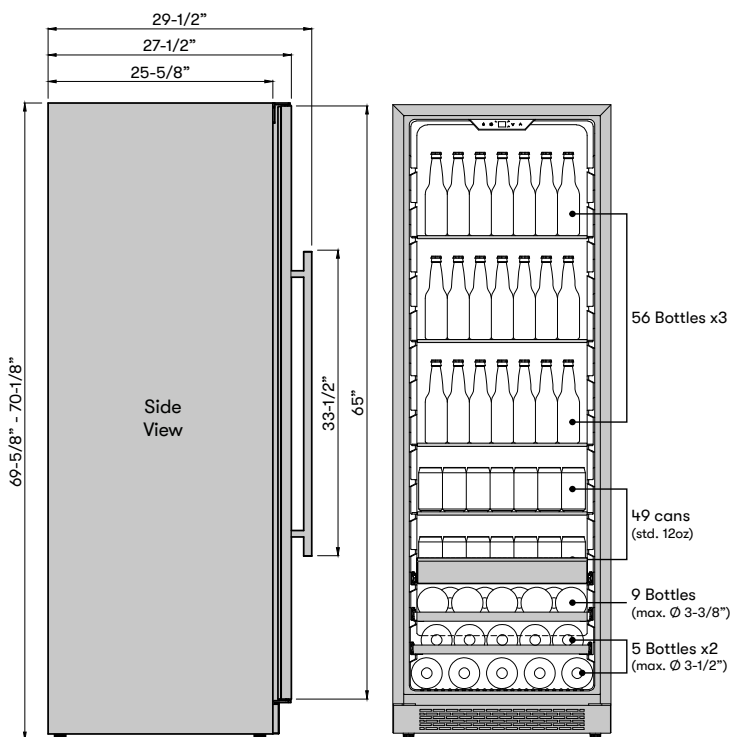

MODEL

Single Zone Wine Cooler PRB24F01AG

Size 24"
Dimensions 23-7/8"W x 69-5/8"H x 27-1/2"D
Weight 256lbs.
Installation Type Full Size / Built-in / Freestanding
Refrigerant Type R600a

FEATURES

Capacity 168 12oz bottles, 98 12oz cans, 19 bottles (750 ml)
Volume 15.7 cu/ft
Temperature Range 38° - 65° F
Sound Level 44 dBA
Door Finish 304-grade Stainless + Glass
Cabinet Finish Black
Interior Finish Black
Field-Reversible Door Yes
Zero-Clearance Door Hinge Yes
Door Glass Dual-pane, Low-e Argon-filled
Shelving 4 adjustable, transparent-gray glass shelves w/ airflow openings
1 full-extension stainless steel rollout bin
2 full-extension, black wood racks w/ stainless trim*
Controls Electronic Capacitive Touch
Lighting 3-Color LED
Cloud White, Deep Blue, Amber
Door Open Alarm Yes, after 3 minutes
Sabbath Mode Yes
Air Filtration Yes, w/ carbon filter
PreciseTemp™ Yes
Active Cooling Technology Yes
Vibration Dampening System Yes

AC POWER 115V, 60Hz at Max. 2.5A

OPTIONAL ACCESSORIES

Pro Handle Kit PRHAN-F001

WARRANTY 2 years parts, 5 years compressor
1 year labor

Transforming the Kitchen through Design, Discovery, and Care

Specifications subject to change, check zephyronline.com for up-to-date information.
Zephyr | 2277 Harbor Bay Parkway, Alameda, CA 94502 | 888.880.8368

OCT21.0101