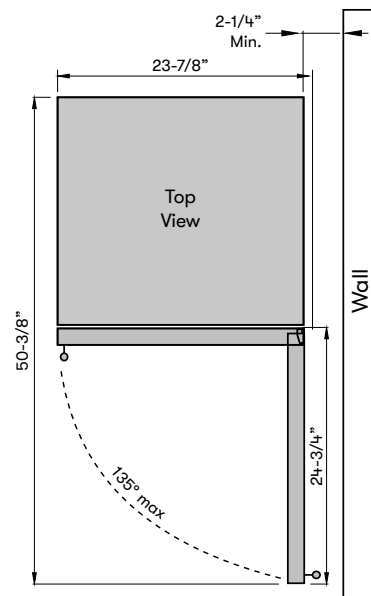

MODEL

Single Zone Wine Cooler PRB24F01AG

Size 24"
Dimensions 23-7/8"W x 69-5/8"H x 27-1/2"D
Weight 256lbs.
Installation Type Full Size / Built-in / Freestanding
Refrigerant Type R600a

FEATURES

Capacity 168 12oz bottles, 98 12oz cans, 19 bottles (750 ml)
Volume 15.7 cu/ft
Temperature Range 38° - 65° F
Sound Level 44 dBA
Door Finish 304-grade Stainless + Glass
Cabinet Finish Black
Interior Finish Black
Field-Reversible Door Yes
Zero-Clearance Door Hinge Yes
Door Glass Dual-pane, Low-e Argon-filled
Shelving 4 adjustable, transparent-gray glass shelves w/ airflow openings
1 full-extension stainless steel rollout bin
2 full-extension, black wood racks w/ stainless trim*
Controls Electronic Capacitive Touch
Lighting 3-Color LED
Cloud White, Deep Blue, Amber
Door Open Alarm Yes, after 3 minutes
Sabbath Mode Yes
Air Filtration Yes, w/ carbon filter
PreciseTemp™ Yes
Active Cooling Technology Yes
Vibration Dampening System Yes

AC POWER 115V, 60Hz at Max. 2.5A

OPTIONAL ACCESSORIES

Pro Handle Kit PRHAN-F001

WARRANTY 2 years parts, 5 years compressor
1 year labor

Transforming the Kitchen through Design, Discovery, and Care

Specifications subject to change, check zephyronline.com for up-to-date information.
Zephyr | 2277 Harbor Bay Parkway, Alameda, CA 94502 | 888.880.8368

OCT21.0101