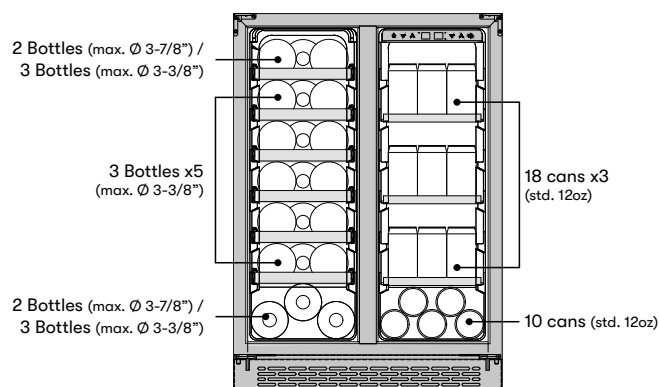

BRISAS FRENCH DOOR WINE & BEVERAGE COOLER

brisas

BY ZEPHYR

BRISASBYZEPHYR.COM

MODEL

French Door Wine & Beverage Cooler

BWB24C32AG

Size

24"

Dimensions

23-7/8"W x 33-7/8"H x 23-1/2"D

Weight

130lbs.

Installation Type

Compact / Built-in / Freestanding

Refrigerant Type

R600a

FEATURES

Capacity - Wine

21 bottles (750 ml)

Capacity - Beverage

64 12oz cans

Volume

5.2 cu/ft

Temperature Range

38° - 65° F (each zone)

Sound Level

40 dBA

Seamed Door Finish

304-grade Stainless + Glass

Cabinet Finish

Black

Interior Finish

Black

Door Glass

Dual-pane

Shelving

6 black wire racks w/ black trim
3 transparent-gray glass shelves

Controls

Electronic Capacitive Touch

Lighting

Blue LED

Door Open Alarm

Yes, after 3 minutes

Dual Evaporators

Yes

Sabbath Mode

Yes

Air Filtration

Yes, w/ carbon filter

PreciseTemp™

Yes

Active Cooling Technology

Yes

Vibration Dampening System

Yes

AC POWER

115V, 60Hz at Max. 1.2A

WARRANTY

2 years parts, 5 years compressor
1 year labor

Specifications subject to change, check zephyronline.com for up to date information.
Zephyr Ventilation | 2277 Harbor Bay Parkway, Alameda, CA 94502 | 888.880.VENT
support@brisasbyzephyr.com

DEC20.0101