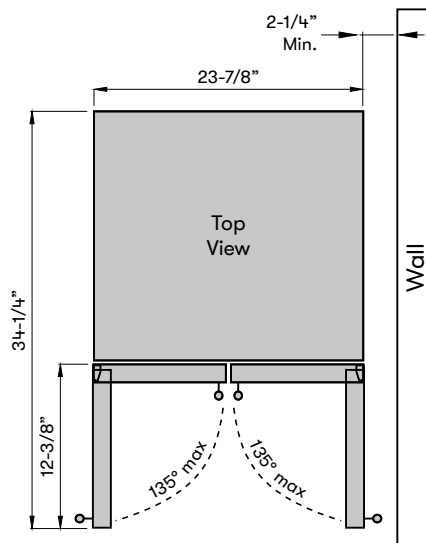

BRISAS FRENCH DOOR WINE & BEVERAGE COOLER

brisas

BY ZEPHYR

BRISASBYZEPHYR.COM

MODEL

French Door Wine & Beverage Cooler

BWB24C32AG

Size

24"

Dimensions

23-7/8"W x 33-7/8"H x 23-1/2"D

Weight

130lbs.

Installation Type

Compact / Built-in / Freestanding

Refrigerant Type

R600a

FEATURES

Capacity - Wine

21 bottles (750 ml)

Capacity - Beverage

64 12oz cans

Volume

5.2 cu/ft

Temperature Range

38° - 65° F (each zone)

Sound Level

40 dBA

Seamed Door Finish

304-grade Stainless + Glass

Cabinet Finish

Black

Interior Finish

Black

Door Glass

Dual-pane

Shelving

6 black wire racks w/ black trim
3 transparent-gray glass shelves

Controls

Electronic Capacitive Touch

Lighting

Blue LED

Door Open Alarm

Yes, after 3 minutes

Dual Evaporators

Yes

Sabbath Mode

Yes

Air Filtration

Yes, w/ carbon filter

PreciseTemp™

Yes

Active Cooling Technology

Yes

Vibration Dampening System

Yes

AC POWER

115V, 60Hz at Max. 1.2A

WARRANTY

2 years parts, 5 years compressor
1 year labor

Specifications subject to change, check zephyronline.com for up to date information.
Zephyr Ventilation | 2277 Harbor Bay Parkway, Alameda, CA 94502 | 888.880.VENT
support@brisasbyzephyr.com

DEC20.0101