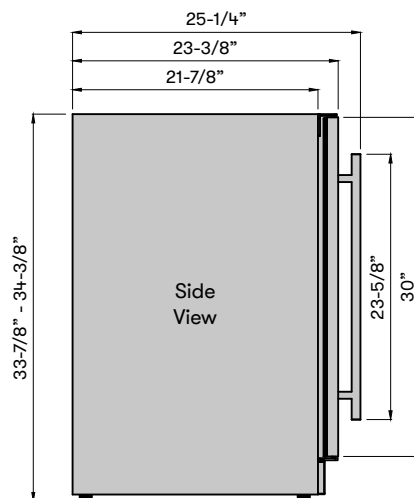

BRISAS FRENCH DOOR WINE & BEVERAGE COOLER

brisas

BY ZEPHYR

BRISASBYZEPHYR.COM

MODEL

French Door Wine & Beverage Cooler

BWB24C32AG

Size

24"

Dimensions

23-7/8"W x 33-7/8"H x 23-1/2"D

Weight

130lbs.

Installation Type

Compact / Built-in / Freestanding

Refrigerant Type

R600a

FEATURES

Capacity - Wine

21 bottles (750 ml)

Capacity - Beverage

64 12oz cans

Volume

5.2 cu/ft

Temperature Range

38° - 65° F (each zone)

Sound Level

40 dBA

Seamed Door Finish

304-grade Stainless + Glass

Cabinet Finish

Black

Interior Finish

Black

Door Glass

Dual-pane

Shelving

6 black wire racks w/ black trim
3 transparent-gray glass shelves

Controls

Electronic Capacitive Touch

Lighting

Blue LED

Door Open Alarm

Yes, after 3 minutes

Dual Evaporators

Yes

Sabbath Mode

Yes

Air Filtration

Yes, w/ carbon filter

PreciseTemp™

Yes

Active Cooling Technology

Yes

Vibration Dampening System

Yes

AC POWER

115V, 60Hz at Max. 1.2A

WARRANTY

2 years parts, 5 years compressor
1 year labor

Specifications subject to change, check zephyronline.com for up to date information.
Zephyr Ventilation | 2277 Harbor Bay Parkway, Alameda, CA 94502 | 888.880.VENT
support@brisasbyzephyr.com

DEC20.0101