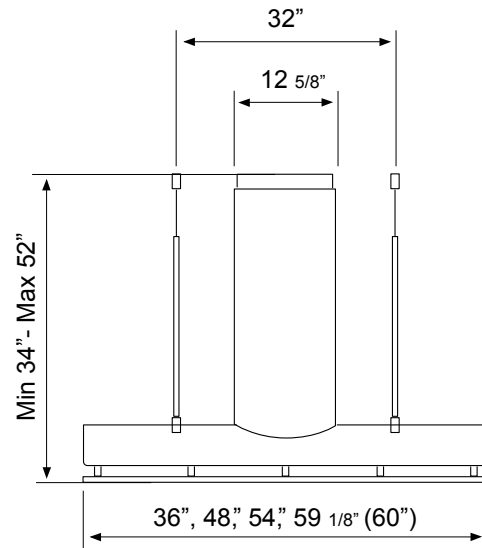

Optional Wireless Remote Control

Top

Side

Front

DESIGNER:
FU-TUNG CHENG

MODEL	CTP-E36CSX	CTP-E48CSX	CTP-E54CSX	CTP-E60CSX
Stainless Steel Size	36"	48"	54"	60"
PERFORMANCE				
Internal Blower (CBI-290C)*	200-290 CFM, 1.4-3 sones	200-290 CFM, 1.4-3 sones	200-290 CFM, 1.4-3 sones	200-290 CFM, 1.4-3 sones
Internal Blower (CBI-600A)*	240-600 CFM, 1.8-6 sones	240-600 CFM, 1.8-6 sones	240-600 CFM, 1.8-6 sones	240-600 CFM, 1.8-6 sones
In-Line Blower (PBN-1000A)*	500-1,000 CFM, sones NA	500-1,000 CFM, sones NA	500-1,000 CFM, sones NA	500-1,000 CFM, sones NA
External Blower (CBE-1000)*	500-1,000 CFM, sones NA	500-1,000 CFM, sones NA	500-1,000 CFM, sones NA	500-1,000 CFM, sones NA
FEATURES				
Controls	Electronic Touch Controls	Electronic Touch Controls	Electronic Touch Controls	Electronic Touch Controls
Speed Levels	3	3	3	3
Auto Delay-Off	Yes	Yes	Yes	Yes
Directional Lighting	LumiLight LED, 6W x2	LumiLight LED, 6W x4	LumiLight LED, 6W x4	LumiLight LED, 6W x4
Tri-Level Lighting	Yes	Yes	Yes	Yes
Filters	Professional Baffle	Professional Baffle	Professional Baffle	Professional Baffle
Wireless Remote Control Option	Yes, RF	Yes, RF	Yes, RF	Yes, RF
Recirculating Option	No	No	No	No
Extension Duct Cover	Yes, Up to 12' Ceiling	Yes, Up to 12' Ceiling	Yes, Up to 12' Ceiling	Yes, Up to 12' Ceiling
ADA Compliant	Yes (with remote accessory)	Yes (with remote accessory)	Yes (with remote accessory)	Yes (with remote accessory)
DUCT SPECIFICATIONS				
Vertical - Internal Blower	6" Round	6" Round	6" Round	6" Round
Vertical - External/In-Line Blower	10" - 8***	10" - 8***	10" - 8***	10" - 8***
Horizontal	NA	NA	NA	NA
AC POWER				
Hood w/ CBI-290C	120V, 60Hz, Max. 0.95A	120V, 60Hz, Max. 0.95A	120V, 60Hz, Max. 0.95A	120V, 60Hz, Max. 0.95A
Hood w/ CBI-600A	120V, 60Hz, Max. 2.95A	120V, 60Hz, Max. 2.95A	120V, 60Hz, Max. 2.95A	120V, 60Hz, Max. 2.95A
Hood w/ PBN-1000A	120V, 60Hz, Max. 5.65A	120V, 60Hz, Max. 5.65A	120V, 60Hz, Max. 5.65A	120V, 60Hz, Max. 5.65A
Hood w/ CBE-1000	120V, 60Hz, Max. 6.45A	120V, 60Hz, Max. 6.45A	120V, 60Hz, Max. 6.45A	120V, 60Hz, Max. 6.45A
OPTIONAL ACCESSORIES				
Extension Duct Cover	Z1C-00TP	Z1C-00TP	Z1C-00TP	Z1C-00TP
Make-Up Air Kit	MUA006A (600 CFM) MUA008A (1,000CFM)	MUA006A (600 CFM) MUA008A (1,000CFM)	MUA006A (600 CFM) MUA008A (1,000CFM)	MUA006A (600 CFM) MUA008A (1,000CFM)
Wireless Remote Control	14000005	14000005	14000005	14000005
MOUNTING HEIGHT RANGE***	26" - 36"	26" - 36"	26" - 36"	26" - 36"
WARRANTY	3 years parts, 1 year labor	3 years parts, 1 year labor	3 years parts, 1 year labor	3 years parts, 1 year labor