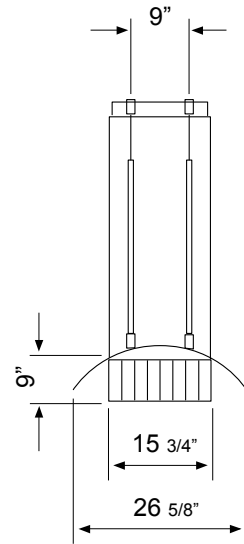

Optional Wireless Remote Control

Top

Side

Front

DESIGNER:
FU-TUNG CHENG

MODEL	CTP-E36CSX	CTP-E48CSX	CTP-E54CSX	CTP-E60CSX
Stainless Steel Size	36"	48"	54"	60"
PERFORMANCE				
Internal Blower (CBI-290C)*	200-290 CFM, 1.4-3 sones	200-290 CFM, 1.4-3 sones	200-290 CFM, 1.4-3 sones	200-290 CFM, 1.4-3 sones
Internal Blower (CBI-600A)*	240-600 CFM, 1.8-6 sones	240-600 CFM, 1.8-6 sones	240-600 CFM, 1.8-6 sones	240-600 CFM, 1.8-6 sones
In-Line Blower (PBN-1000A)*	500-1,000 CFM, sones NA	500-1,000 CFM, sones NA	500-1,000 CFM, sones NA	500-1,000 CFM, sones NA
External Blower (CBE-1000)*	500-1,000 CFM, sones NA	500-1,000 CFM, sones NA	500-1,000 CFM, sones NA	500-1,000 CFM, sones NA
FEATURES				
Controls	Electronic Touch Controls	Electronic Touch Controls	Electronic Touch Controls	Electronic Touch Controls
Speed Levels	3	3	3	3
Auto Delay-Off	Yes	Yes	Yes	Yes
Directional Lighting	LumiLight LED, 6W x2	LumiLight LED, 6W x4	LumiLight LED, 6W x4	LumiLight LED, 6W x4
Tri-Level Lighting	Yes	Yes	Yes	Yes
Filters	Professional Baffle	Professional Baffle	Professional Baffle	Professional Baffle
Wireless Remote Control Option	Yes, RF	Yes, RF	Yes, RF	Yes, RF
Recirculating Option	No	No	No	No
Extension Duct Cover	Yes, Up to 12' Ceiling	Yes, Up to 12' Ceiling	Yes, Up to 12' Ceiling	Yes, Up to 12' Ceiling
ADA Compliant	Yes (with remote accessory)	Yes (with remote accessory)	Yes (with remote accessory)	Yes (with remote accessory)
DUCT SPECIFICATIONS				
Vertical - Internal Blower	6" Round	6" Round	6" Round	6" Round
Vertical - External/In-Line Blower	10" - 8***	10" - 8***	10" - 8***	10" - 8***
Horizontal	NA	NA	NA	NA
AC POWER				
Hood w/ CBI-290C	120V, 60Hz, Max. 0.95A	120V, 60Hz, Max. 0.95A	120V, 60Hz, Max. 0.95A	120V, 60Hz, Max. 0.95A
Hood w/ CBI-600A	120V, 60Hz, Max. 2.95A	120V, 60Hz, Max. 2.95A	120V, 60Hz, Max. 2.95A	120V, 60Hz, Max. 2.95A
Hood w/ PBN-1000A	120V, 60Hz, Max. 5.65A	120V, 60Hz, Max. 5.65A	120V, 60Hz, Max. 5.65A	120V, 60Hz, Max. 5.65A
Hood w/ CBE-1000	120V, 60Hz, Max. 6.45A	120V, 60Hz, Max. 6.45A	120V, 60Hz, Max. 6.45A	120V, 60Hz, Max. 6.45A
OPTIONAL ACCESSORIES				
Extension Duct Cover	Z1C-00TP	Z1C-00TP	Z1C-00TP	Z1C-00TP
Make-Up Air Kit	MUA006A (600 CFM) MUA008A (1,000CFM)	MUA006A (600 CFM) MUA008A (1,000CFM)	MUA006A (600 CFM) MUA008A (1,000CFM)	MUA006A (600 CFM) MUA008A (1,000CFM)
Wireless Remote Control	14000005	14000005	14000005	14000005
MOUNTING HEIGHT RANGE***	26" - 36"	26" - 36"	26" - 36"	26" - 36"
WARRANTY	3 years parts, 1 year labor	3 years parts, 1 year labor	3 years parts, 1 year labor	3 years parts, 1 year labor