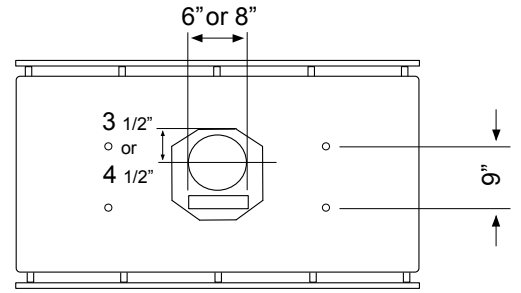

Optional Wireless Remote Control

Top

Side

Front

DESIGNER:
FU-TUNG CHENG

MODEL	CTP-E36CSX	CTP-E48CSX	CTP-E54CSX	CTP-E60CSX
Stainless Steel Size	36"	48"	54"	60"
PERFORMANCE				
Internal Blower (CBI-290C)*	200-290 CFM, 1.4-3 sones	200-290 CFM, 1.4-3 sones	200-290 CFM, 1.4-3 sones	200-290 CFM, 1.4-3 sones
Internal Blower (CBI-600A)*	240-600 CFM, 1.8-6 sones	240-600 CFM, 1.8-6 sones	240-600 CFM, 1.8-6 sones	240-600 CFM, 1.8-6 sones
In-Line Blower (PBN-1000A)*	500-1,000 CFM, sones NA	500-1,000 CFM, sones NA	500-1,000 CFM, sones NA	500-1,000 CFM, sones NA
External Blower (CBE-1000)*	500-1,000 CFM, sones NA	500-1,000 CFM, sones NA	500-1,000 CFM, sones NA	500-1,000 CFM, sones NA
FEATURES				
Controls	Electronic Touch Controls	Electronic Touch Controls	Electronic Touch Controls	Electronic Touch Controls
Speed Levels	3	3	3	3
Auto Delay-Off	Yes	Yes	Yes	Yes
Directional Lighting	LumiLight LED, 6W x2	LumiLight LED, 6W x4	LumiLight LED, 6W x4	LumiLight LED, 6W x4
Tri-Level Lighting	Yes	Yes	Yes	Yes
Filters	Professional Baffle	Professional Baffle	Professional Baffle	Professional Baffle
Wireless Remote Control Option	Yes, RF	Yes, RF	Yes, RF	Yes, RF
Recirculating Option	No	No	No	No
Extension Duct Cover	Yes, Up to 12' Ceiling	Yes, Up to 12' Ceiling	Yes, Up to 12' Ceiling	Yes, Up to 12' Ceiling
ADA Compliant	Yes (with remote accessory)	Yes (with remote accessory)	Yes (with remote accessory)	Yes (with remote accessory)
DUCT SPECIFICATIONS				
Vertical - Internal Blower	6" Round	6" Round	6" Round	6" Round
Vertical - External/In-Line Blower	10" - 8***	10" - 8***	10" - 8***	10" - 8***
Horizontal	NA	NA	NA	NA
AC POWER				
Hood w/ CBI-290C	120V, 60Hz, Max. 0.95A	120V, 60Hz, Max. 0.95A	120V, 60Hz, Max. 0.95A	120V, 60Hz, Max. 0.95A
Hood w/ CBI-600A	120V, 60Hz, Max. 2.95A	120V, 60Hz, Max. 2.95A	120V, 60Hz, Max. 2.95A	120V, 60Hz, Max. 2.95A
Hood w/ PBN-1000A	120V, 60Hz, Max. 5.65A	120V, 60Hz, Max. 5.65A	120V, 60Hz, Max. 5.65A	120V, 60Hz, Max. 5.65A
Hood w/ CBE-1000	120V, 60Hz, Max. 6.45A	120V, 60Hz, Max. 6.45A	120V, 60Hz, Max. 6.45A	120V, 60Hz, Max. 6.45A
OPTIONAL ACCESSORIES				
Extension Duct Cover	Z1C-00TP	Z1C-00TP	Z1C-00TP	Z1C-00TP
Make-Up Air Kit	MUA006A (600 CFM) MUA008A (1,000CFM)	MUA006A (600 CFM) MUA008A (1,000CFM)	MUA006A (600 CFM) MUA008A (1,000CFM)	MUA006A (600 CFM) MUA008A (1,000CFM)
Wireless Remote Control	14000005	14000005	14000005	14000005
MOUNTING HEIGHT RANGE***	26" - 36"	26" - 36"	26" - 36"	26" - 36"
WARRANTY	3 years parts, 1 year labor	3 years parts, 1 year labor	3 years parts, 1 year labor	3 years parts, 1 year labor