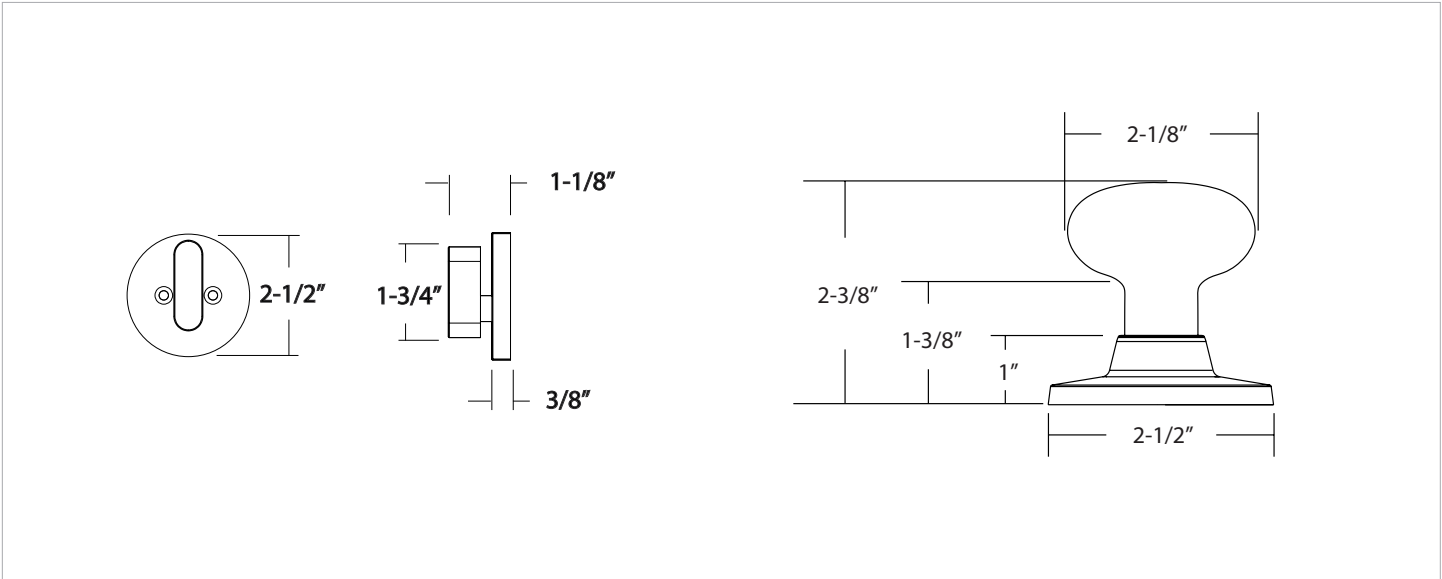

# EXPRESSIONS™ SERIES

**Style** Owen  
**Knob** Walker  
**Finishes** Oil Rubbed Bronze (US10B)  
 Satin Nickel (US15)  
 Flat Black (US19)  
 Polished Chrome (US26)

Door Specs	2-1/8" Face Bore, 1" Edge Bore 5-1/2" Center to Center Door Prep 1" x 2-1/4" Radius Corner
Door Thickness	1-3/8" to 1-3/4"
Handing	Universal handing

Description	Function	Oil Rubbed Bronze	Satin Nickel	Flat Black	Polished Chrome
Owen Trim with Walker Knob	Single Cylinder	YOWN43.WLKUS10B	YOWN43.WLKUS15	YOWN43.WLKUS19	YOWN43.WLKUS26