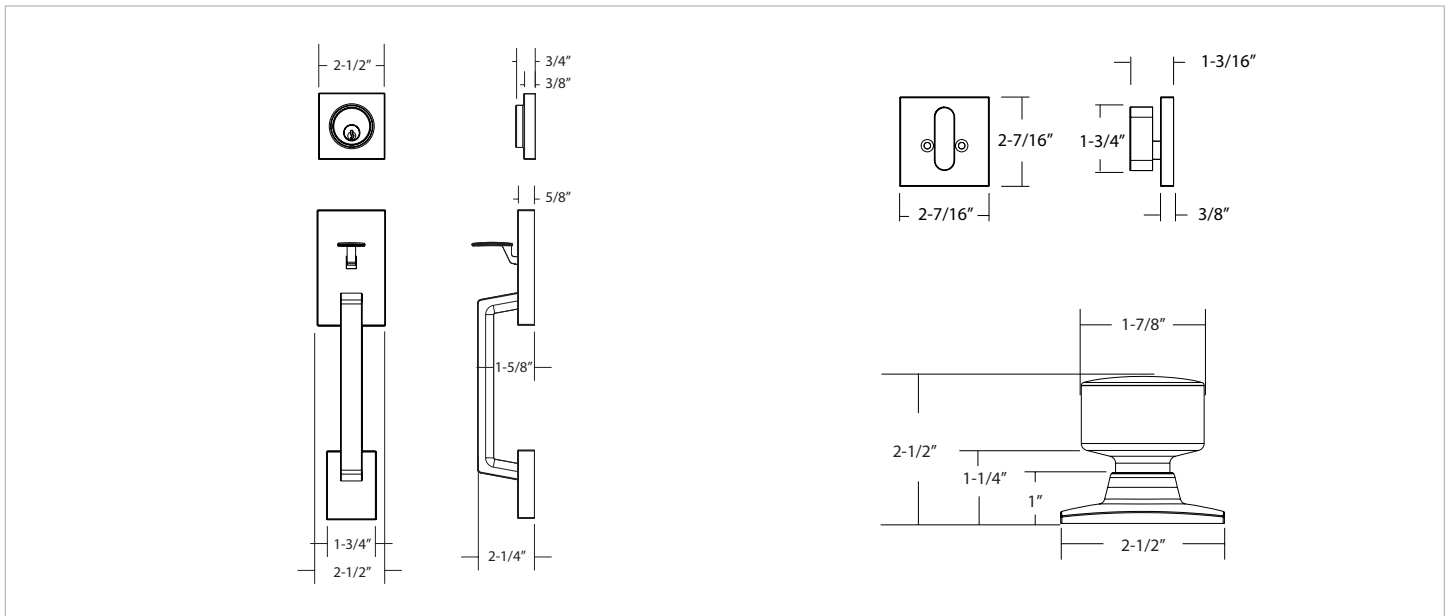

EXPRESSIONS™ SERIES

Style
Knob
Finishes

Marcel
Dylan
Satin Brass (US4)
Satin Nickel (US15)
Flat Black (US19)
Polished Chrome (US26)

Door Specs 2-1/8" Face Bore, 1" Edge Bore
5-1/2" Center to Center Door Prep
1" x 2-1/4" Radius Corner

Latch 2-3/8" or 2-3/4" Adjustable latch,
Radius Corner

Door Thickness 1-3/8" to 1-3/4"

Cylinder SC1
KW1 Optional
WR5 Optional

Handing Universal handing

Description

Marcel Entry Set with Dylan Knob, Schlage Keyway
Marcel Entry Set with Dylan Knob, Kwikset Keyway
Marcel Entry Set with Dylan Knob, Weiser Keyway