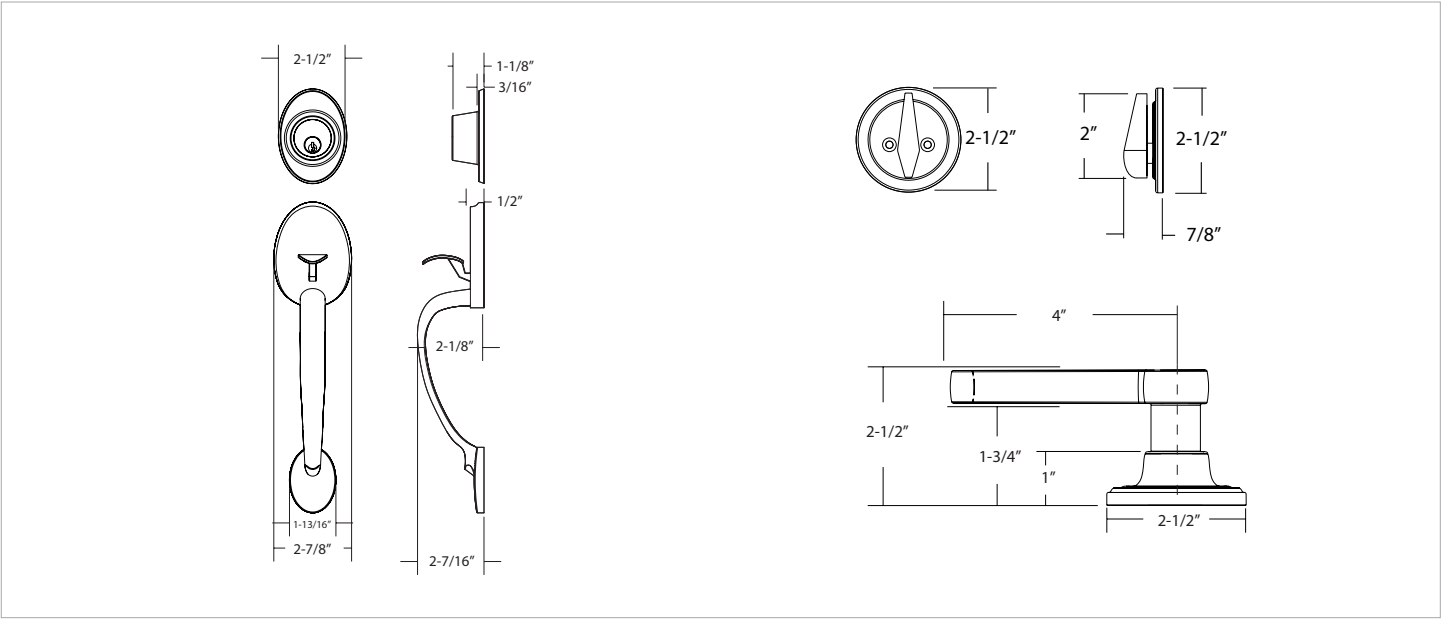

EXPRESSIONS™ SERIES

Style
Lever
Finishes

**Maguire
Farmington**
Polished Brass (US3)
Oil Rubbed Bronze (US10B)
Satin Nickel (US15)
Polished Chrome (US26)

Door Specs	2-1/8" Face Bore, 1" Edge Bore 5-1/2" Center to Center Door Prep 1" x 2-1/4" Radius Corner
Latch	2-3/8" or 2-3/4" Adjustable latch, Radius Corner
Door Thickness	1-3/8" to 1-3/4"
Cylinder	SC1 KW1 Optional WR5 Optional
Handing	Specify right-handed or left-handed