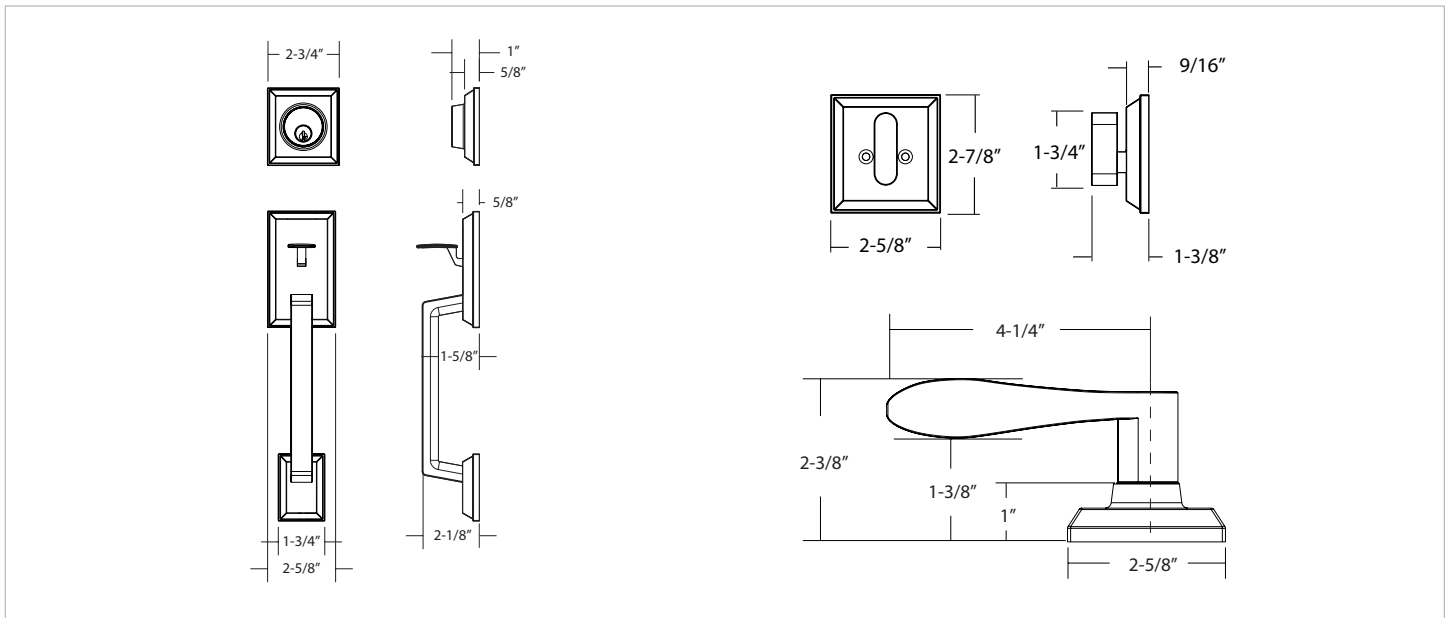

EXPRESSIONS™ SERIES

Style
Lever
Finishes

**Ellington
Brunswick**
Oil Rubbed Bronze (US10B)
Satin Nickel (US15)
Flat Black (US19)
Polished Chrome (US26)

Door Specs	2-1/8" Face Bore, 1" Edge Bore 5-1/2" Center to Center Door Prep 1" x 2-1/4" Radius Corner
Latch	2-3/8" or 2-3/4" Adjustable latch, Radius Corner
Door Thickness	1-3/8" to 1-3/4"
Cylinder	SC1 KW1 Optional WR5 Optional
Handing	Specify right-handed or left-handed

Description	Function	Oil Rubbed Bronze	Satin Nickel	Flat Black	Polished Chrome
Ellington Entry Set with Brunswick Lever, LH, Schlage Keyway	Single Cylinder	YELT44.BWKLHUS10B	YELT44.BWKLHUS15	YELT44.BWKLHUS19	YELT44.BWKLHUS26
Ellington Entry Set with Brunswick Lever, RH, Schlage Keyway	Single Cylinder	YELT44.BWKRHUS10B	YELT44.BWKRHUS15	YELT44.BWKRHUS19	YELT44.BWKRHUS26
Ellington Entry Set with Brunswick Lever, LH, Kwikset Keyway	Single Cylinder	KYELT44.BWKLHUS10B	KYELT44.BWKLHUS15	KYELT44.BWKLHUS19	KYELT44.BWKLHUS26
Ellington Entry Set with Brunswick Lever, RH, Kwikset Keyway	Single Cylinder	KYELT44.BWKRHUS10B	KYELT44.BWKRHUS15	KYELT44.BWKRHUS19	KYELT44.BWKRHUS26
Ellington Entry Set with Brunswick Lever, LH, Weiser Keyway	Single Cylinder	WYELT44.BWKLHUS10B	WYELT44.BWKLHUS15	WYELT44.BWKLHUS19	WYELT44.BWKLHUS26
Ellington Entry Set with Brunswick Lever, RH, Weiser Keyway	Single Cylinder	WYELT44.BWKRHUS10B	WYELT44.BWKRHUS15	WYELT44.BWKRHUS19	WYELT44.BWKRHUS26