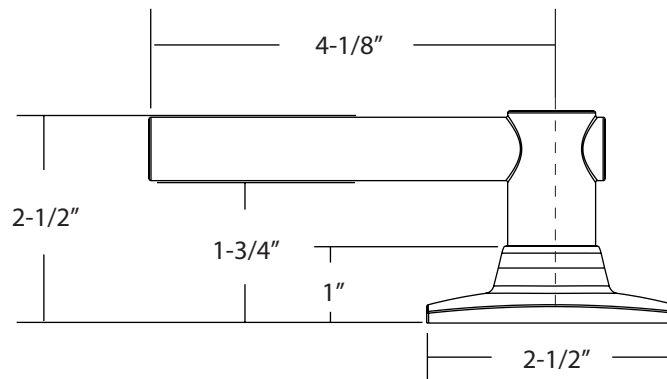

# EXPRESSIONS™ SERIES

Rosette  
Lever  
Finishes

**Marcel**  
Holden  
Satin Brass (US4)  
Satin Nickel (US15)  
Flat Black (US19)  
Polished Chrome (US26)

Door Specs 2-1/8" Face Bore, 1" Edge Bore  
1" x 2-1/4" Radius Corner

Latch 2-3/8" or 2-3/4" Adjustable latch,  
Radius Corner

Door Thickness 1-3/8" to 1-3/4"

Cylinder SC1  
KW1 Optional  
WR5 Optional

Handing Universal handing