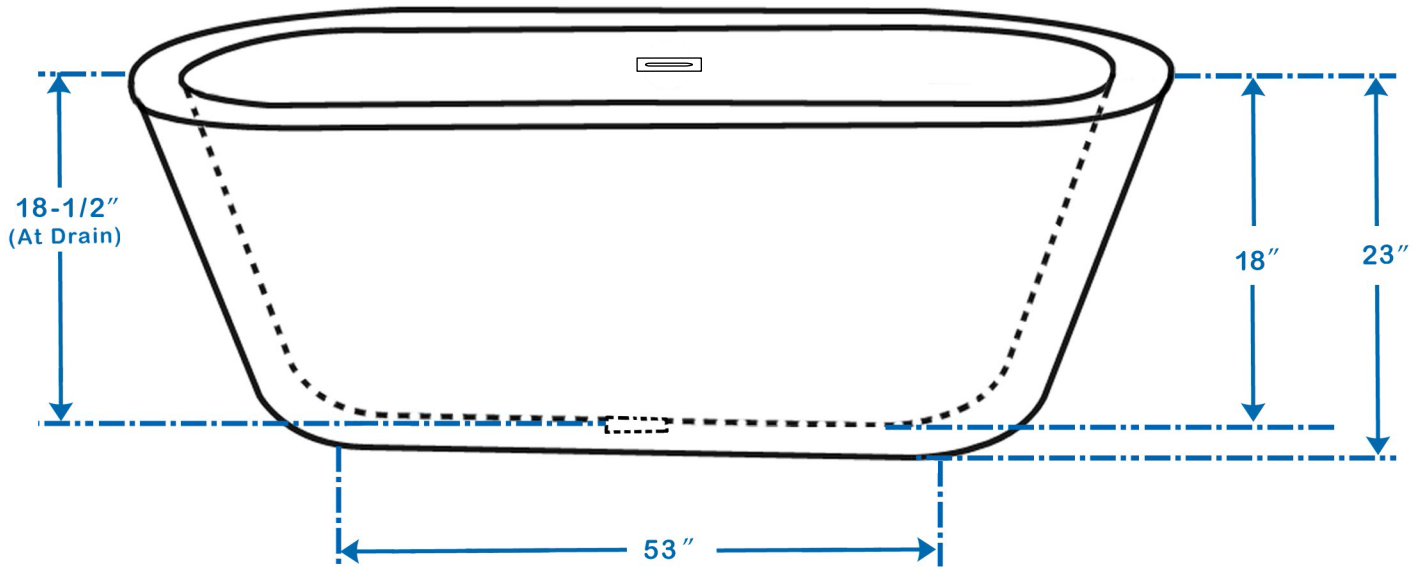

WYNDHAM COLLECTION

Exterior Size - 67"L x 31-1/4"W x 23"H
Interior Size - 61"L x 25-1/4"W x 18"H
Depth at Drain - 18-1/2"
Drain to Overflow - 13"
Maximum Fill - 60 Gallons
Note - All measurements are $\pm 1/2$ "

WC-BTE1003-67