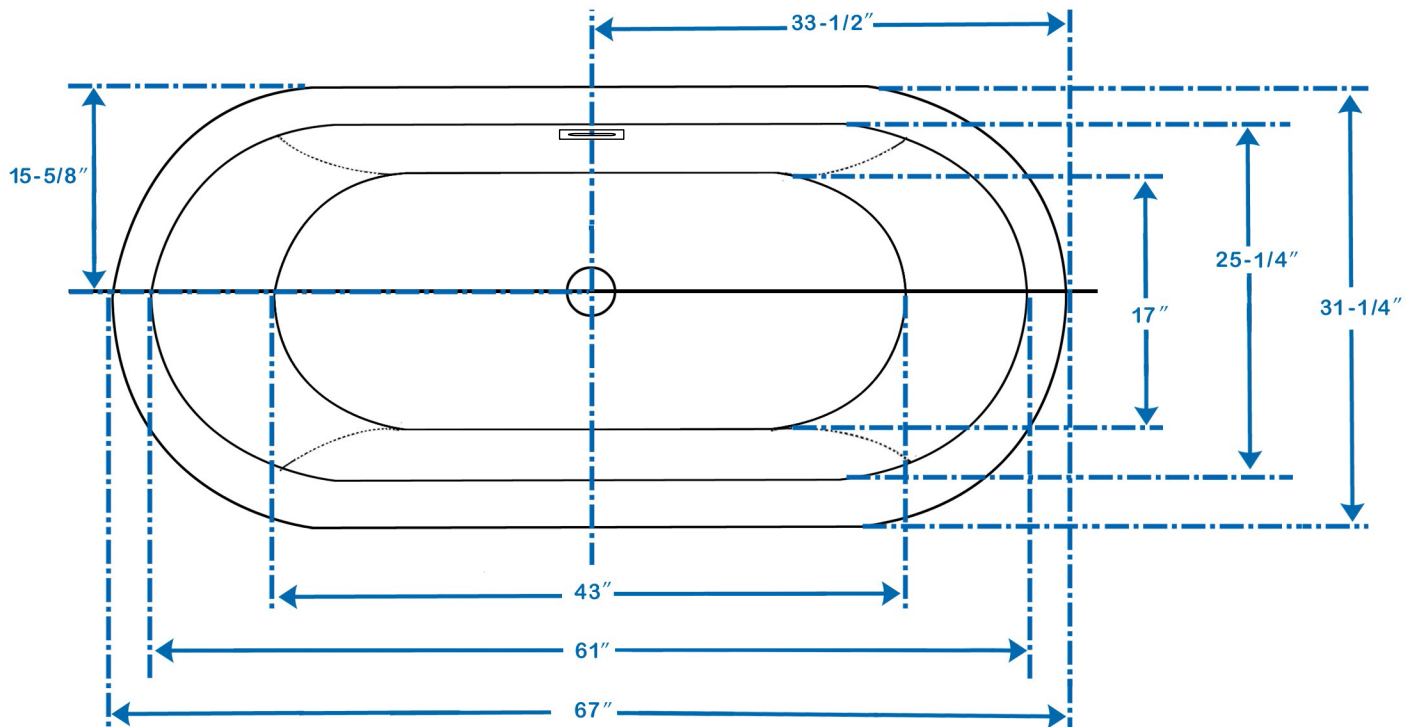

WYNDHAM COLLECTION

Exterior Size - 67"L x 31-1/4"W x 23"H
Interior Size - 61"L x 25-1/4"W x 18"H
Depth at Drain - 18-1/2"
Drain to Overflow - 13"
Maximum Fill - 60 Gallons
Note - All measurements are $\pm 1/2$ "

WC-BTE1003-67