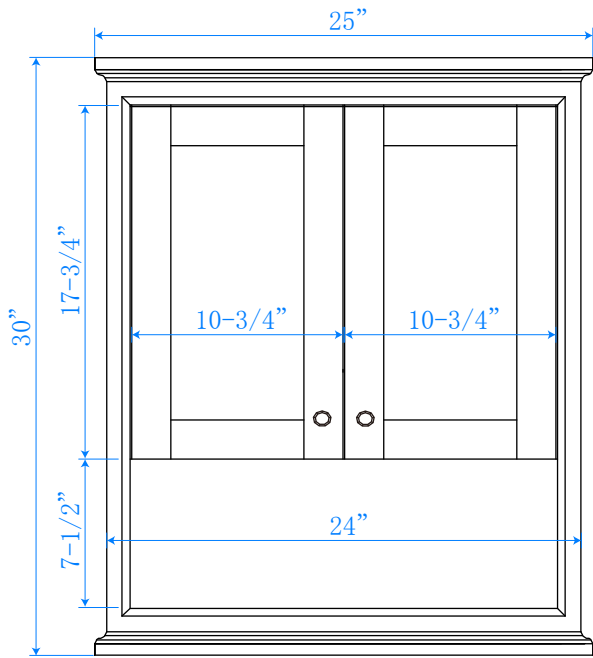

# WYNDHAM COLLECTION

\*Note: All Measurements are  $\pm 1/4"$

WC-2020-WALL-CABINET