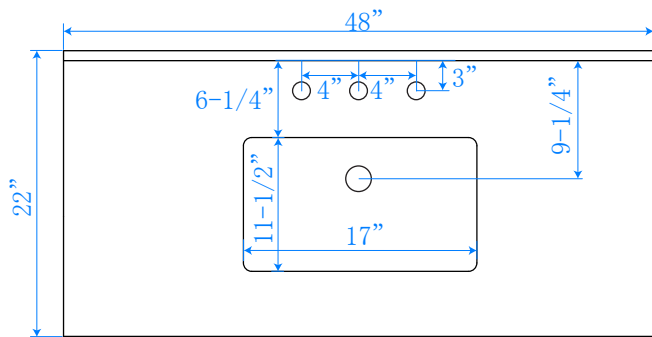

WYNDHAM COLLECTION

TOP VIEW OF VANITY CABINET

*Note: All Measurements are $\pm 1/4$ "

WC-2020-48