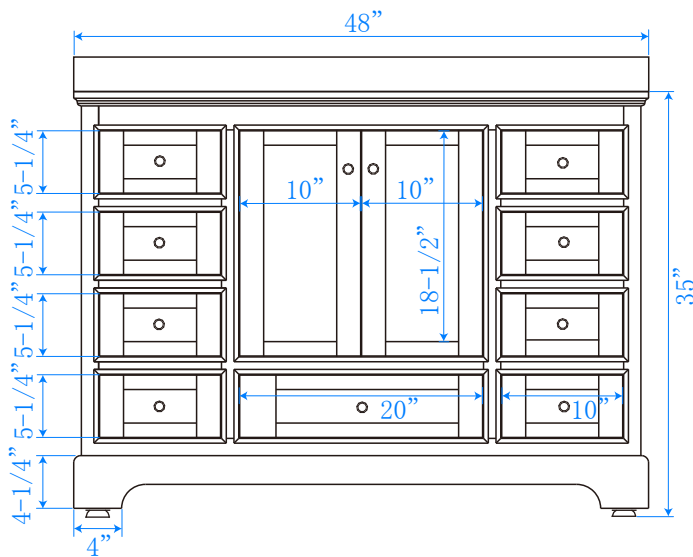

WYNDHAM COLLECTION

TOP VIEW OF VANITY CABINET

*Note: All Measurements are $\pm 1/4$ "

WC-2020-48