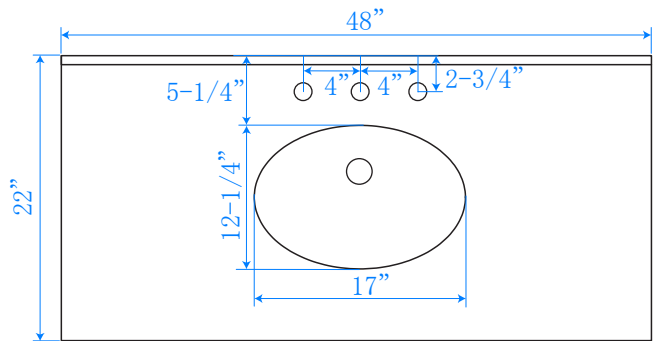

WYNDHAM COLLECTION

TOP VIEW OF VANITY CABINET

*Note: All Measurements are $\pm 1/4$ "

WC-2020-48