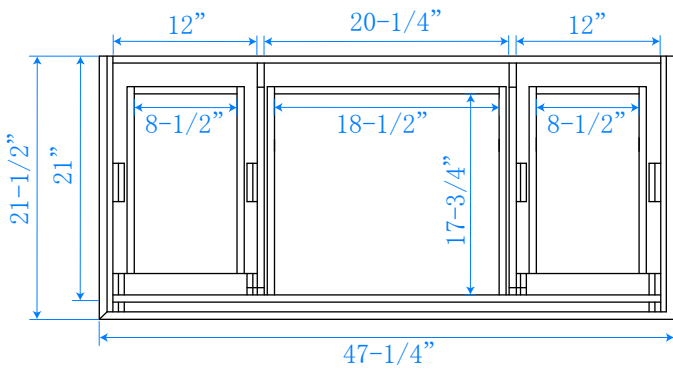

WYNDHAM COLLECTION

TOP VIEW OF VANITY CABINET

*Note: All Measurements are $\pm 1/4$ "

WC-2020-48