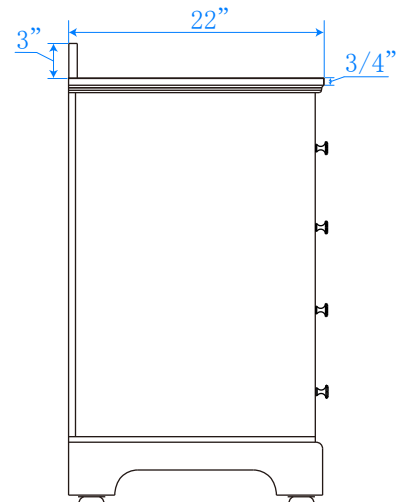

WYNDHAM COLLECTION

TOP VIEW OF VANITY CABINET

*Note: All Measurements are $\pm 1/4$ "

WC-2020-48