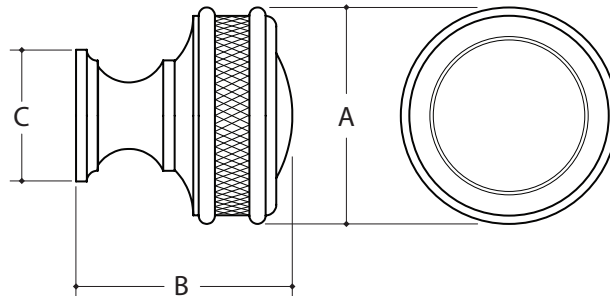

WATER STREET

LAKWOOD NEW YORK

PORT ROYAL

	A	B	C
8533D DIAMOND KNOB	1-1/4"	1-1/4"	3/4"
8534D DIAMOND KNOB	1-1/2"	1-1/2"	29/32"

Hand hammering available.
Made to order with standard lead time of 2 - 4 weeks, dependent on finish selected.
Expediting availability determined by the production levels at the time of order. Upcharge applies.
Items that are available for Quick Ship will ship within 24 hours.