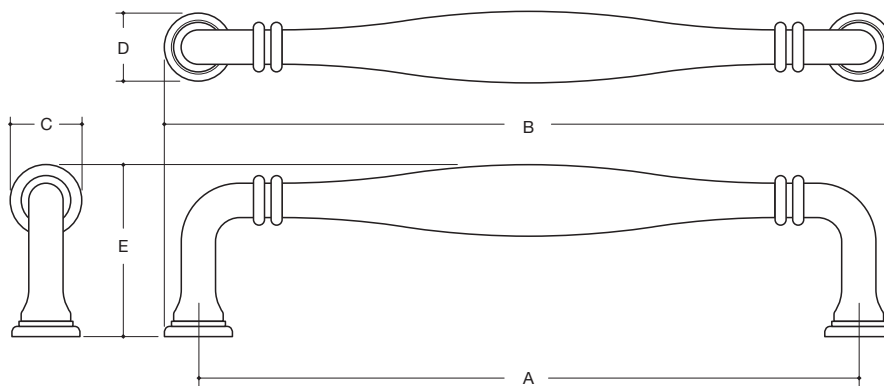

WATER STREET

LAKWOOD NEW YORK

		A	B	C	D	E
7380	PULL	3-1/2"	4"	1/2"	1/2"	1-7/32"
7381	PULL	4"	4-19/32"	9/16"	19/32"	1-3/8"
7382	PULL	6"	6-5/8"	21/32"	5/8"	1-1/4"
7384	PULL	8"	12-3/4"	3/4"	3/4"	2"
7386	APPLIANCE PULL ‡	12"	12-15/16"	1"	15/16"	2-5/16"
7388	APPLIANCE PULL ‡	18"	19"	1-1/32"	1"	2-5/8"

Hand hammering available. ‡ Available for back to back applications.
 Made to order with standard lead time of 2 - 4 weeks, dependent on finish selected.
 Expediting availability determined by the production levels at the time of order. Upcharge applies.
 Items that are available for Quick Ship will ship within 24 hours.