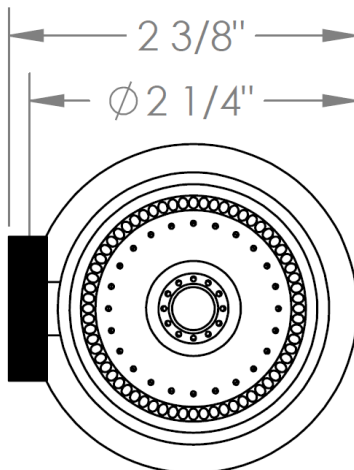

SS-BS2001

Body Spray with Volume Control and Beaded Face
Supply Connection: 1/2" NPT Female

Meets the applicable requirements of ASME A112.18.1-2005/CSA B125.1-05, entitled "Plumbing Supply Fittings"

WATERMARK DESIGNS 4/18/2019