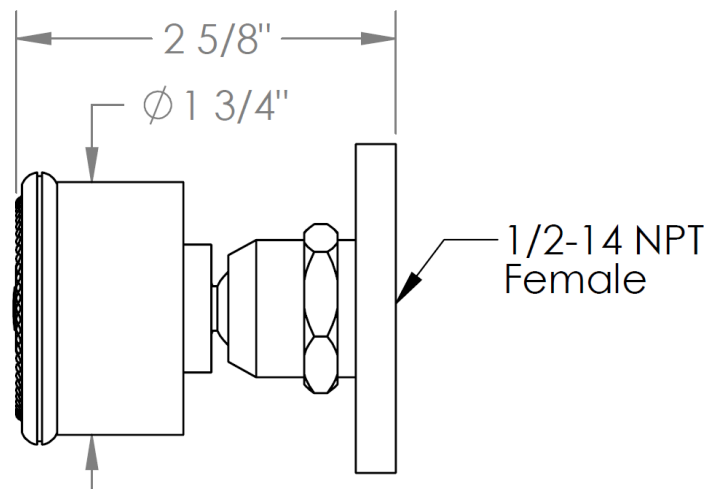

SS-BS2001

Body Spray with Volume Control and Beaded Face
Supply Connection: 1/2" NPT Female

Meets the applicable requirements of ASME A112.18.1-2005/CSA B125.1-05, entitled "Plumbing Supply Fittings"

WATERMARK DESIGNS 4/18/2019