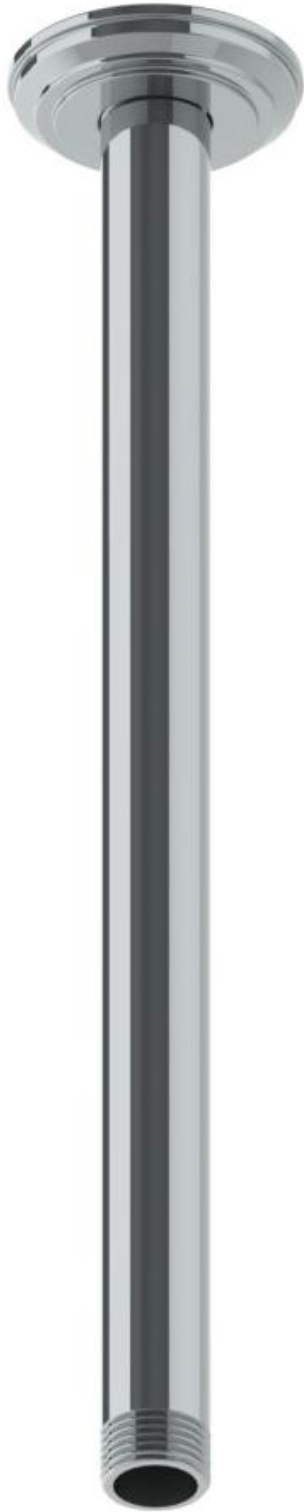

**SS-605AFTR**

18" Ceiling Arm with Flange

**WATERMARK** DESIGNS 12/31/2014