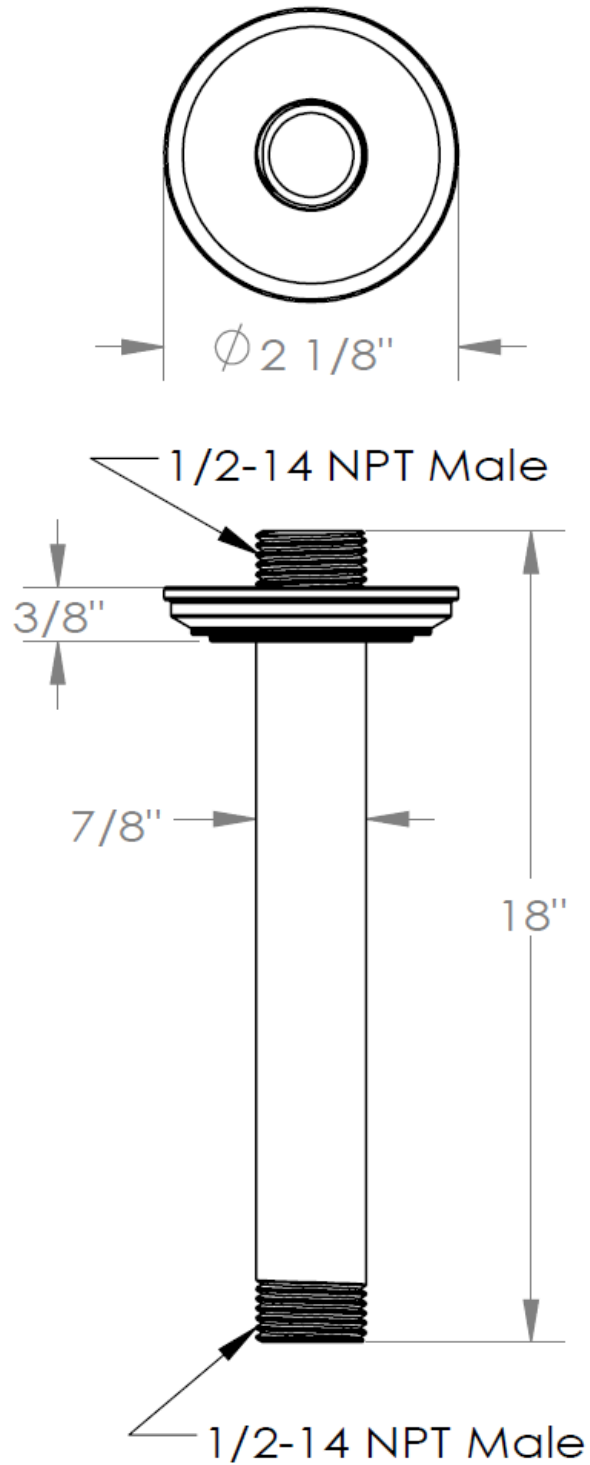

**SS-605AFTR**

18" Ceiling Arm with Flange

**WATERMARK** DESIGNS 12/31/2014