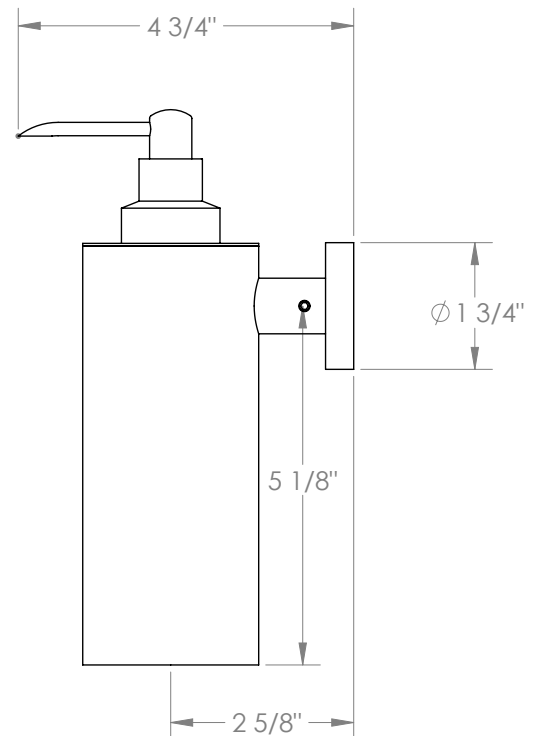

WATERMARK

BROOKLYN, NEW YORK

Kitchen Ancillaries

MLD1

Wall Mounted Liquid Soap Dispenser

- Recommended Mounting Hole: 3/4"
- Refillable 8.5 oz (250 mL) bottle
- Professional Installation Required

Available in all finishes shown on the [Watermark Designs website](#)

Meets the applicable requirements of ASME A112.18.1-2005/CSA B125.1-05, entitled "Plumbing Supply Fittings".

Watermark Designs reserves the right to make revisions without notice to product specifications. All product dimensions are nominal.