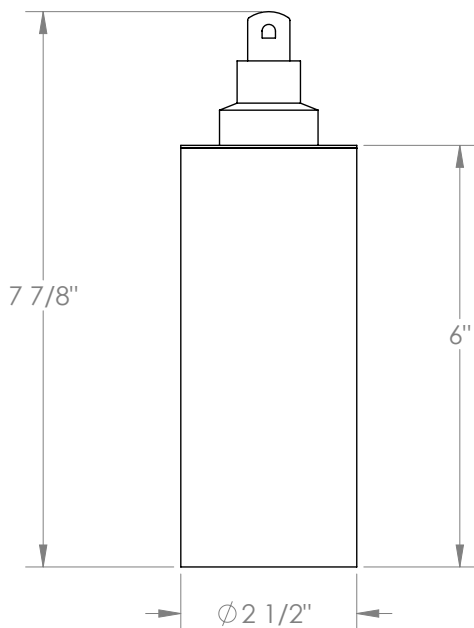

WATERMARK

BROOKLYN, NEW YORK

Kitchen Ancillaries

MLD1

Wall Mounted Liquid Soap Dispenser

- Recommended Mounting Hole: 3/4"
- Refillable 8.5 oz (250 mL) bottle
- Professional Installation Required

Available in all finishes shown on the [Watermark Designs website](#)

Meets the applicable requirements of ASME A112.18.1-2005/CSA B125.1-05, entitled "Plumbing Supply Fittings".

Watermark Designs reserves the right to make revisions without notice to product specifications. All product dimensions are nominal.