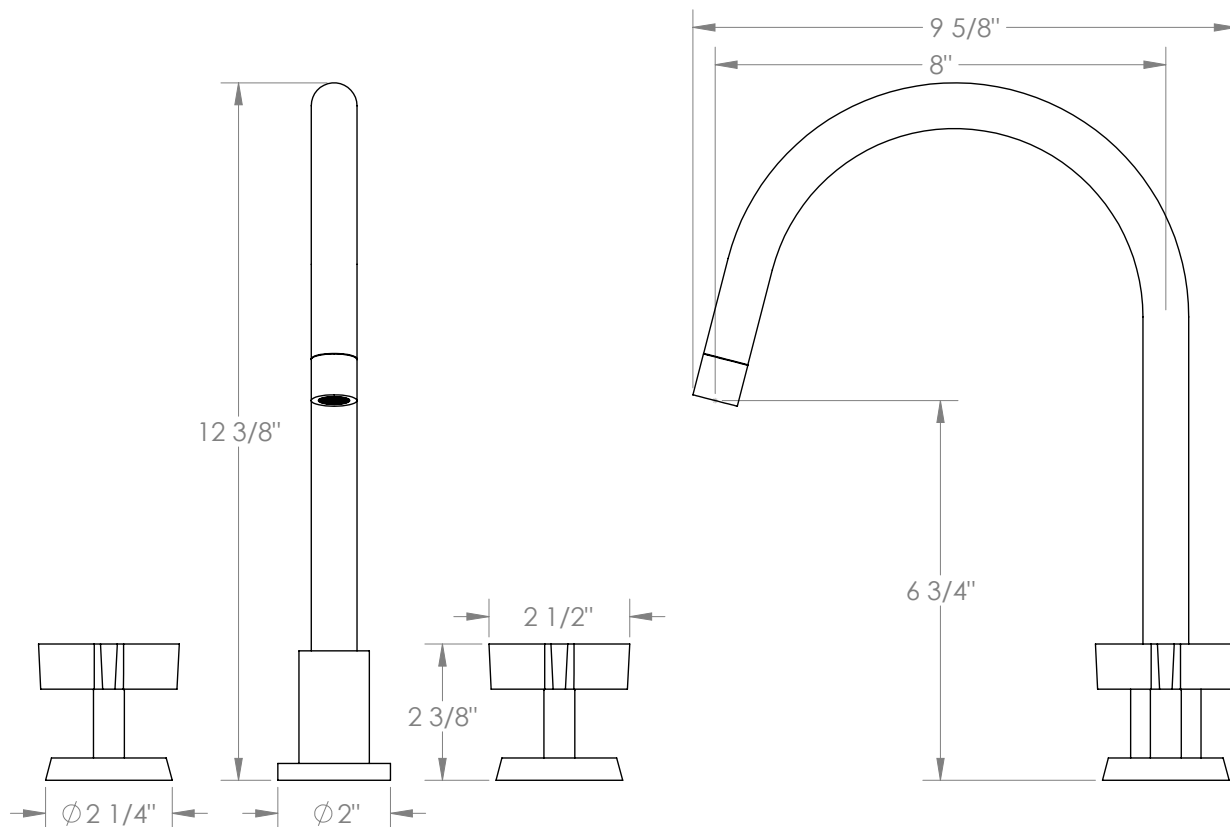

WATERMARK

BROOKLYN, NEW YORK

Blue
37-7G-BL3

Deck Mounted, Two Handle, Gooseneck Faucet

- Fits Deck Up To 3" Thick
- Recommended Mounting Hole: 1-3/8"
- All Lead-Free Brass Construction
- Flow Rate: 1.75 GPM
- 1/4 Turn Ceramic Cartridge
- 360° Rotating Spout
- Professional Installation Required

Available in all finishes shown on the [Watermark Designs website](https://www.watermark-designs.com)

Meets the applicable requirements of ASME A112.18.1-2005/CSA B125.1-05, entitled "Plumbing Supply Fittings".

Watermark Designs reserves the right to make revisions without notice to produce specifications. All product dimensions are nominal.

09/2023

350 Dewitt Ave. Brooklyn, NY 11207 USA | T: 1 718 257 2800 | F: 1 718 257 2144 | customerservice@watermark-designs.com