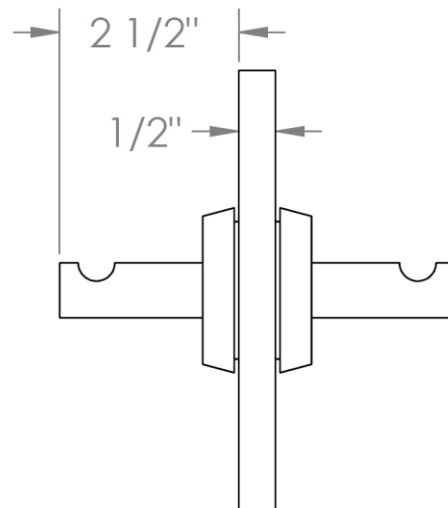

**37-0.5DDP**

Double Shower Door Knob / Glass Mounted Hook  
Blue Collection

**WATERMARK DESIGNS 2/4/2019**