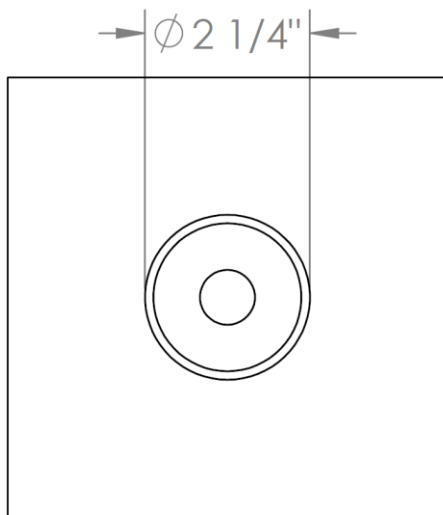

**37-0.5DDP**

Double Shower Door Knob / Glass Mounted Hook  
Blue Collection

**WATERMARK DESIGNS 2/4/2019**