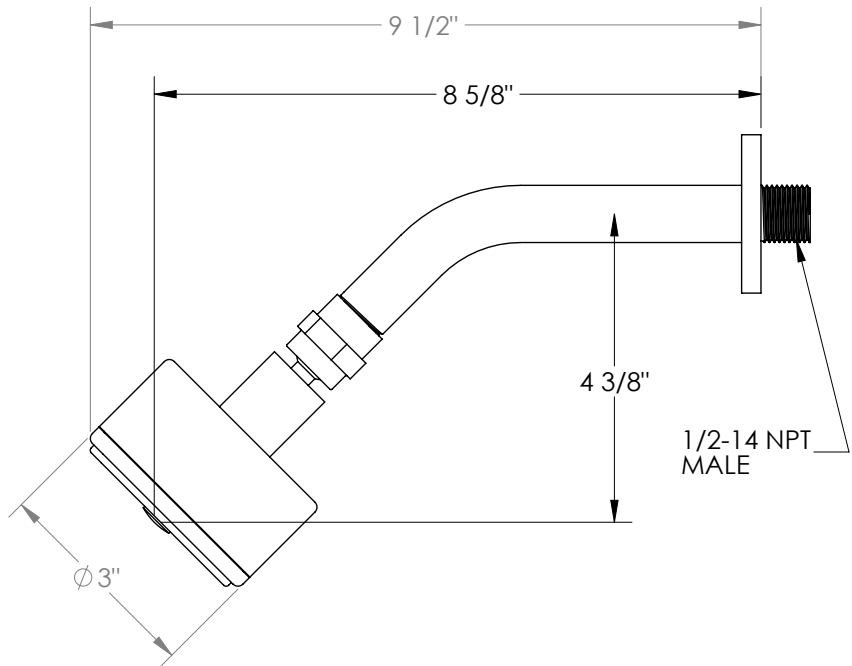

WATERMARK

BROOKLYN, NEW YORK

Zen 36-HAF Wall Mounted Showerhead

- Flow Rate: 1.75 GPM at 80 psi
- Includes: SS-403AF and SH-LFT50.
- Professional Installation Required.

Available in all finishes shown on the [Watermark Designs website](#)

Meets the applicable requirements of ASME A112.18.1-2005/CSA B125.1-05, entitled "Plumbing Supply Fittings".

Watermark Designs reserves the right to make revisions without notice to product specifications. All product dimensions are nominal.