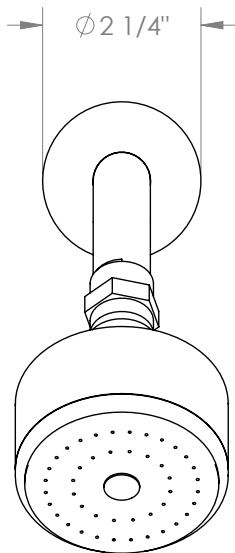

WATERMARK

BROOKLYN, NEW YORK

Zen 36-HAF Wall Mounted Showerhead

- Flow Rate: 1.75 GPM at 80 psi
- Includes: SS-403AF and SH-LFT50.
- Professional Installation Required.

Available in all finishes shown on the [Watermark Designs website](#)

Meets the applicable requirements of ASME A112.18.1-2005/CSA B125.1-05, entitled "Plumbing Supply Fittings".

Watermark Designs reserves the right to make revisions without notice to product specifications. All product dimensions are nominal.