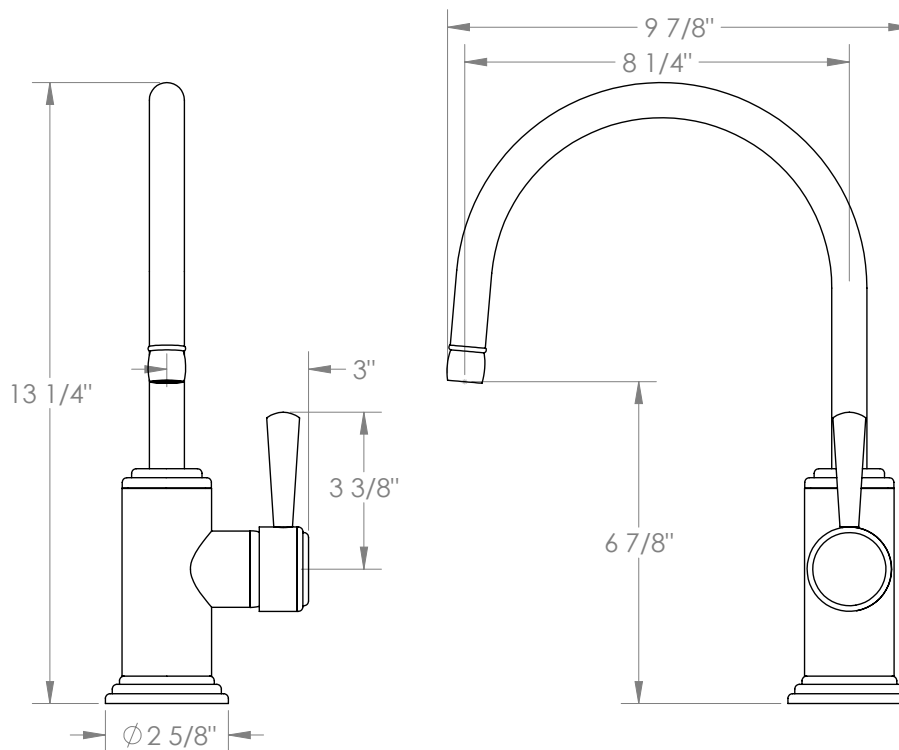

WATERMARK

BROOKLYN, NEW YORK

Stratford 321-7.3-S1A

Deck Mounted, Monoblock Kitchen Faucet

- Fits Deck Up To 1-1/2" Thick
- Recommended Mounting Hole: 1-3/8"
- All Lead-Free Brass Construction
- Flow Rate: 1.75 GPM
- Ceramic Mixing Cartridge
- 360° Rotating Spout
- Professional Installation Required

Available in all finishes shown on the [Watermark Designs website](https://www.watermarkdesigns.com)

Meets the applicable requirements of ASME A112.18.1-2005/CSA B125.1-05, entitled "Plumbing Supply Fittings".

Watermark Designs reserves the right to make revisions without notice to produce specifications. All product dimensions are nominal.

09/2023

350 Dewitt Ave. Brooklyn, NY 11207 USA | T: 1 718 257 2800 | F: 1 718 257 2144 | customerservice@watermark-designs.com