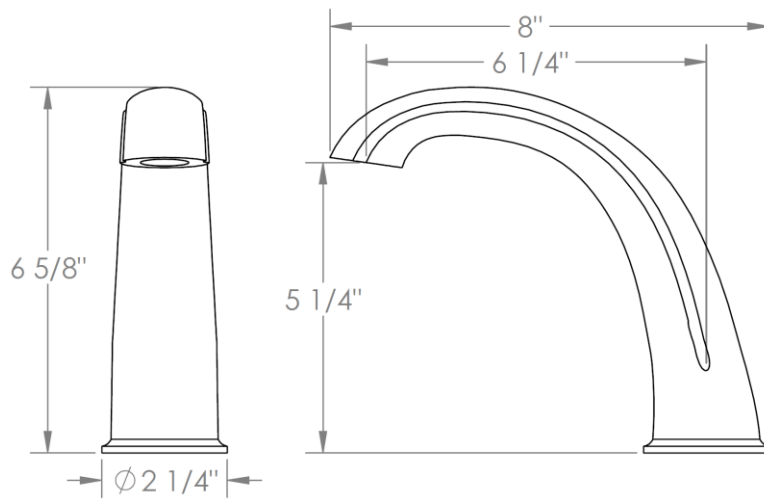

**313-DS**  
Deck Mounted Bath Spout

Meets the applicable requirements of ASME A112.18.1-2005/CSA B125.1-05, entitled "Plumbing Supply Fittings"

**WATERMARK DESIGNS 1/11/2019**

350 Dewitt Ave Brooklyn NY 11207 USA T 718 257 2800 F 718 257 2144 info@watermark-designs.com