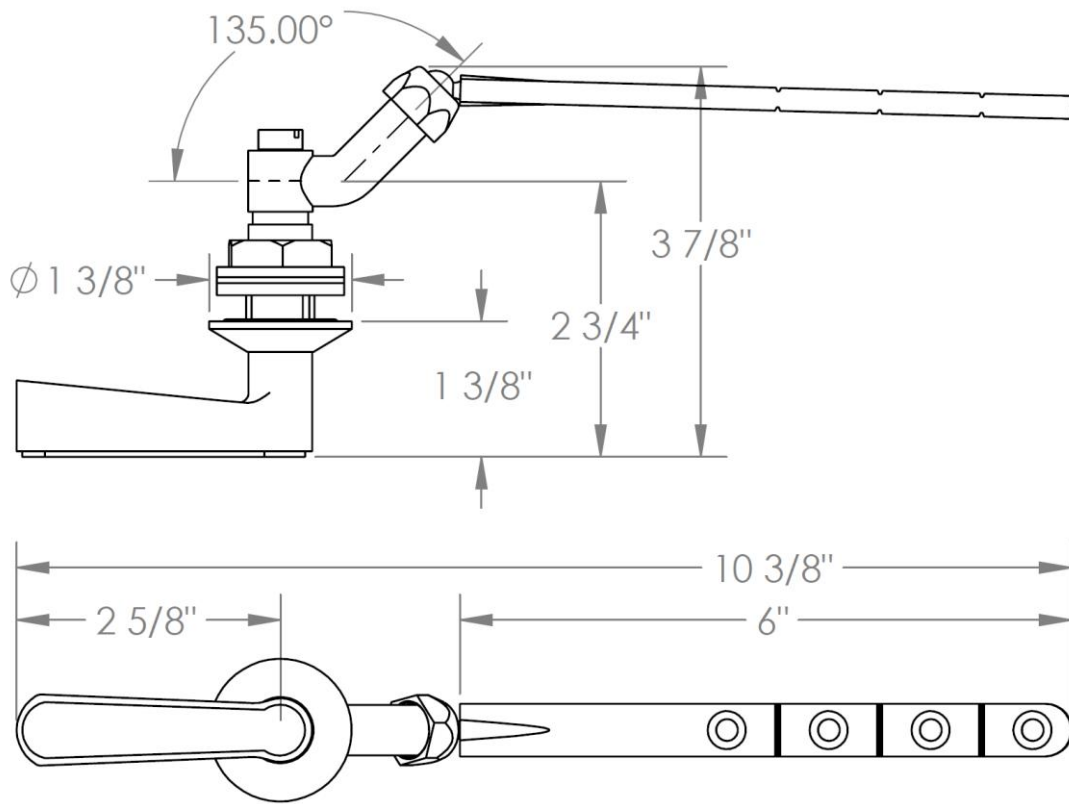

29-0.11-__

Toilet Tank Lever

Front, Side or Angle Mount

Note: Watermark cannot guarantee fit with any specific tank. Please check dimensions for compatibility

HANDLE TRIM OPTIONS

TR14 - BEEKMAN

TR15 - GOTHAM