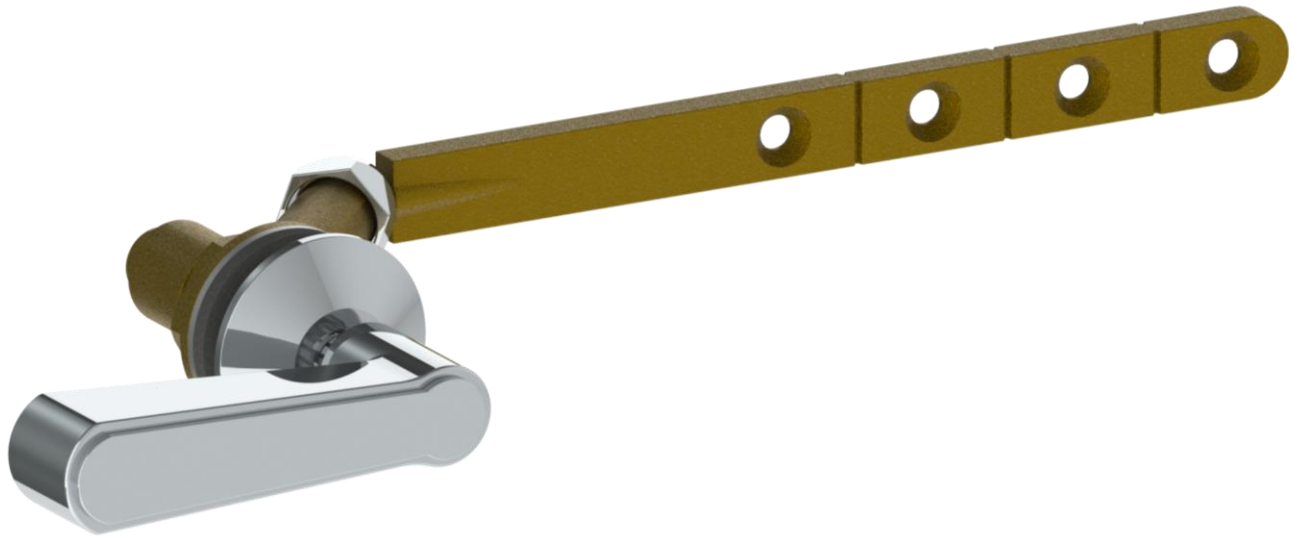

29-0.11-__

Toilet Tank Lever

Front, Side or Angle Mount

Note: Watermark cannot guarantee fit with any specific tank. Please check dimensions for compatibility

HANDLE TRIM OPTIONS

TR14 - BEEKMAN

TR15 - GOTHAM