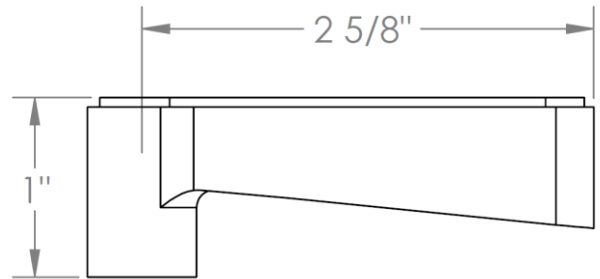

29-0.11-__

Toilet Tank Lever

Front, Side or Angle Mount

Note: Watermark cannot guarantee fit with any specific tank. Please check dimensions for compatibility

HANDLE TRIM OPTIONS

TR14 - BEEKMAN

TR15 - GOTHAM