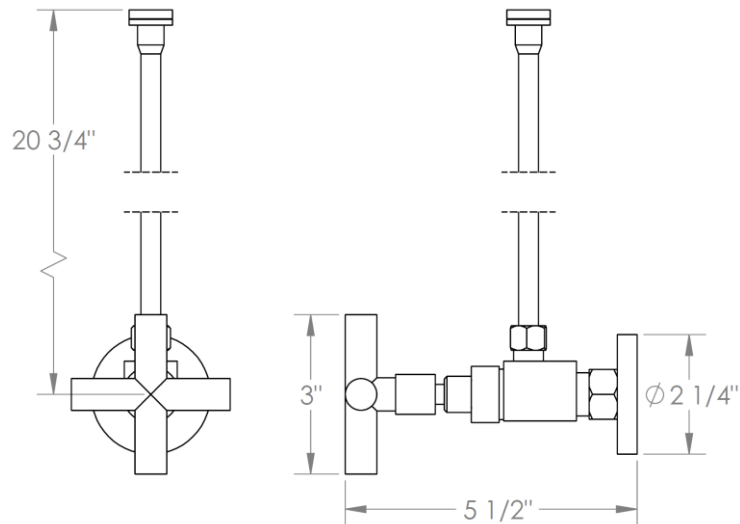

23-MAS5-L9

Toilet Angle Stop Kit

1/2" Compression x 3/8" OD Compression

WATERMARK DESIGNS 12/5/2018

350 Dewitt Ave Brooklyn NY 11207 USA T 718 257 2800 F 718 257 2144 info@watermark-designs.com