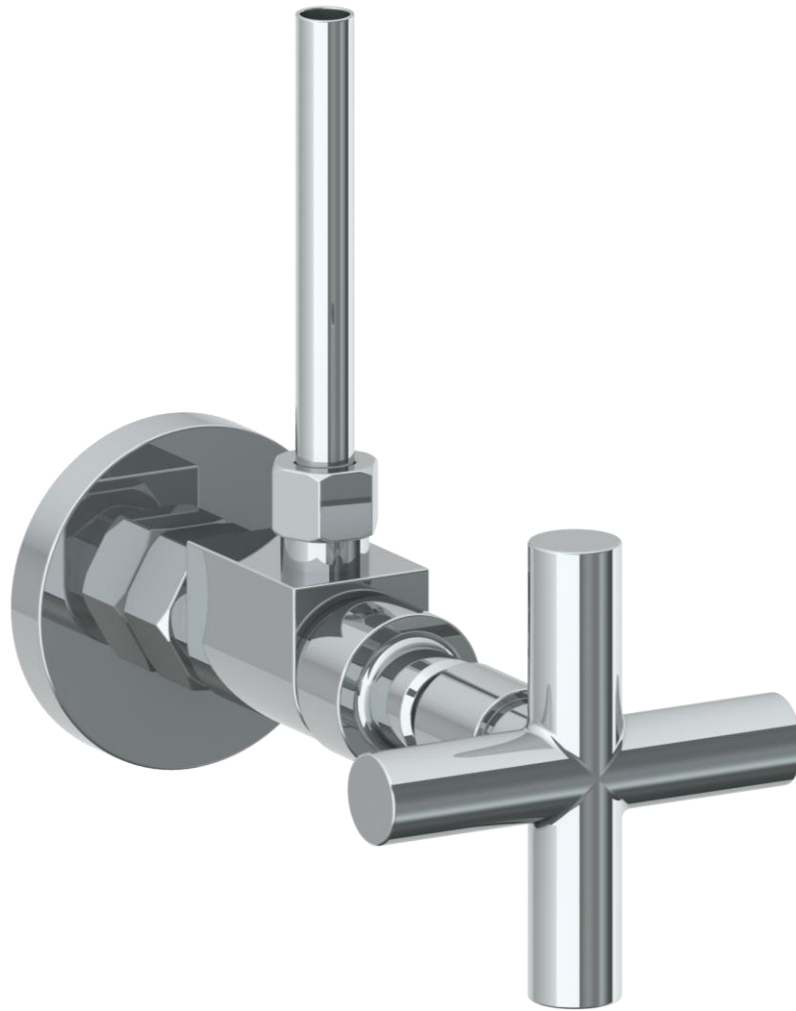

23-MAS5-L9

Toilet Angle Stop Kit

1/2" Compression x 3/8" OD Compression

WATERMARK DESIGNS 12/5/2018

350 Dewitt Ave Brooklyn NY 11207 USA T 718 257 2800 F 718 257 2144 info@watermark-designs.com