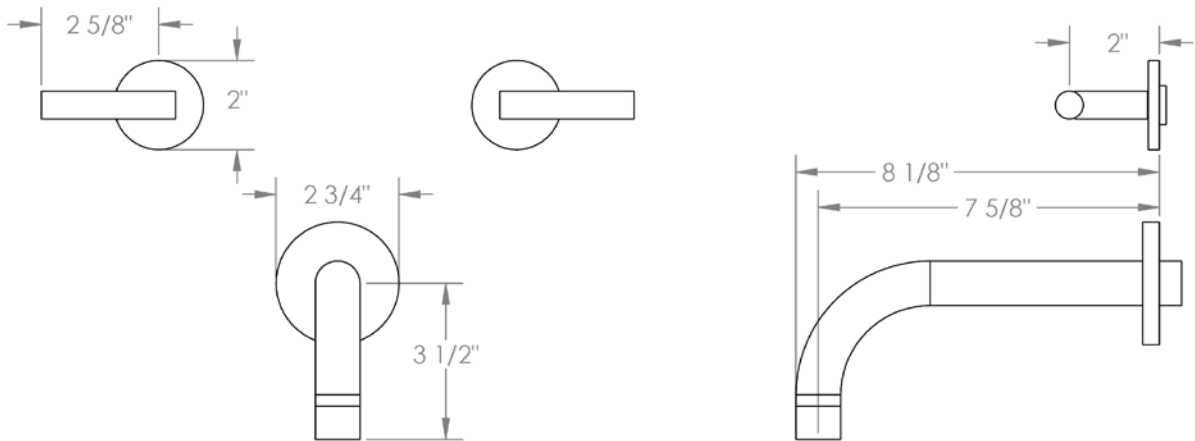

**23-5-L8**

Wall Mounted 3 Hole Bath Set

Requires Rough SS-506 or SS-THV2.2-26C

Meets the applicable requirements of ASME A112.18.1-2005/CSA B125.1-05, entitled "Plumbing Supply Fittings"