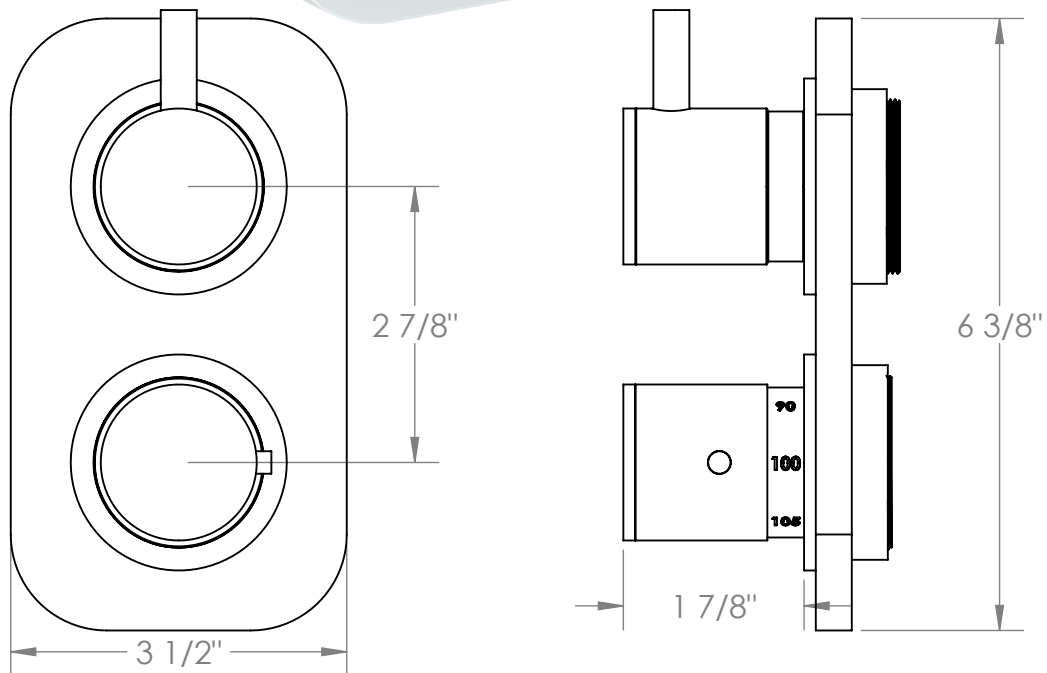

## 22-T25-TIB

Wall Mounted Mini Thermostatic Shower Trim with built-in control  
Requires SS-TH60, SS-TH70, or SS-TH80 concealed rough

Meets the applicable requirements of ASME A112.18.1-2005/CSA B125.1-05, entitled "Plumbing Supply Fittings"