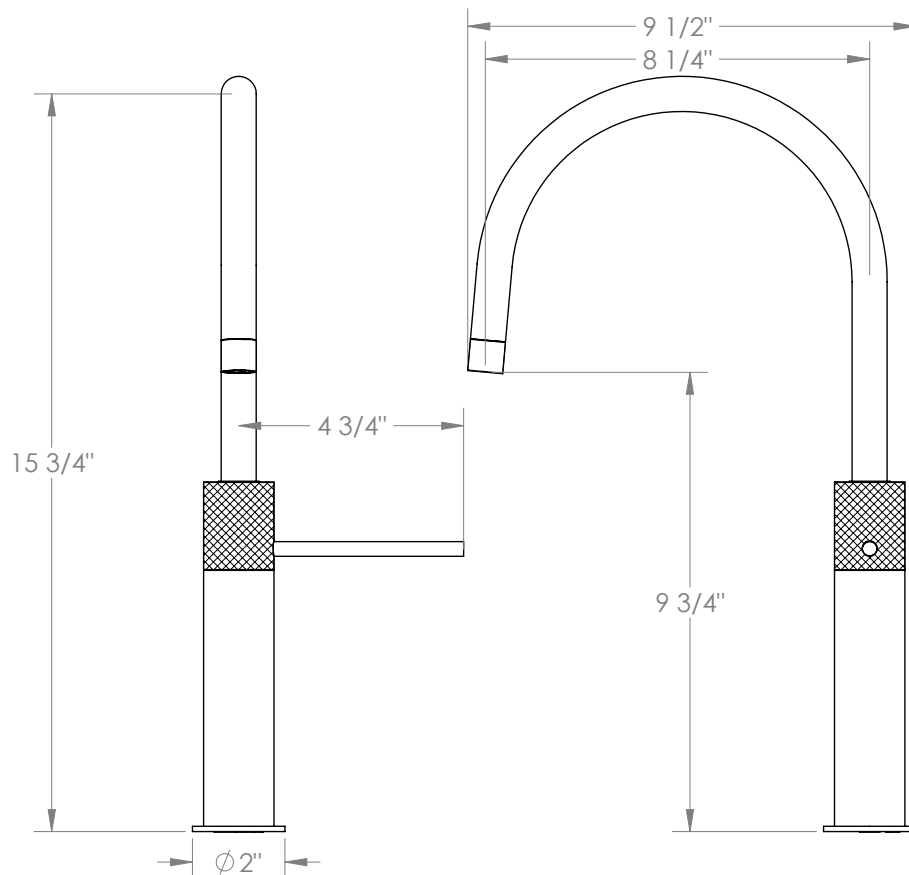

## Titanium 22-7.3-TIC

Deck Mounted, Monoblock Kitchen Faucet

- Fits Deck Up To 1-1/2" Thick
- Recommended Mounting Hole: 1-3/8"
- All Lead-Free Brass Construction
- Flow Rate: 1.75 GPM
- Ceramic Mixing Cartridge
- 360° Rotating Spout
- Professional Installation Required

Available in all finishes shown on the [Watermark Designs website](#)

Meets the applicable requirements of ASME A112.18.1-2005/CSA B125.1-05, entitled "Plumbing Supply Fittings".

Watermark Designs reserves the right to make revisions without notice to produce specifications. All product dimensions are nominal.