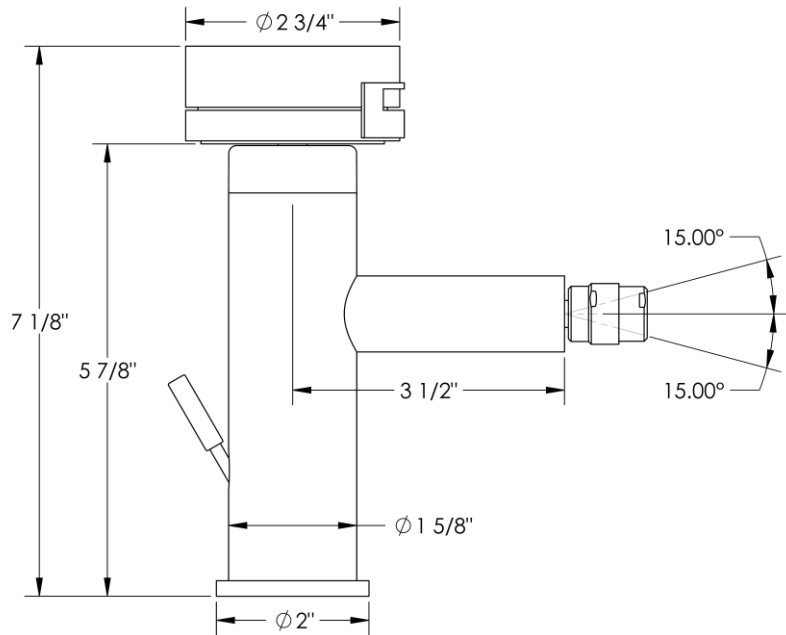

21-4.1-ELMNT-BRDG

Single Hole Bidet with Swivel Aerator

Meets the applicable requirements of ASME A112.18.1-2005/CSA B125.1-05, entitled "Plumbing Supply Fittings"

WATERMARK DESIGNS 5/10/2017

350 Dewitt Ave Brooklyn NY 11207 USA T 718 257 2800 F 718 257 2144 info@watermark-designs.com