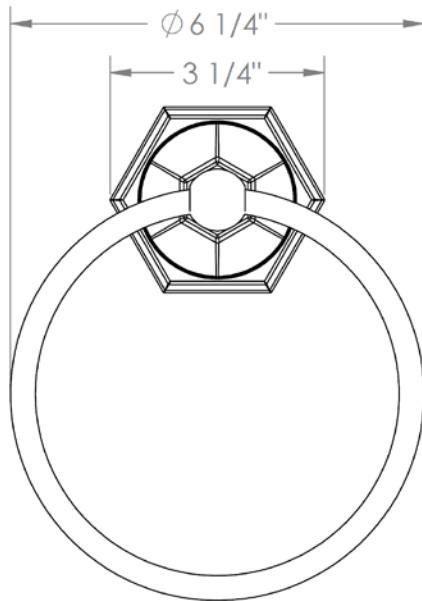

205-0.3

Wall Mounted Towel Ring

WATERMARK DESIGNS 6/13/2018