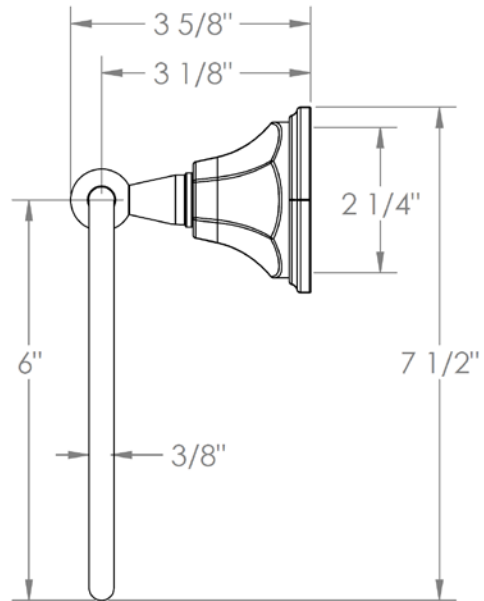

205-0.3

Wall Mounted Towel Ring

WATERMARK DESIGNS 6/13/2018