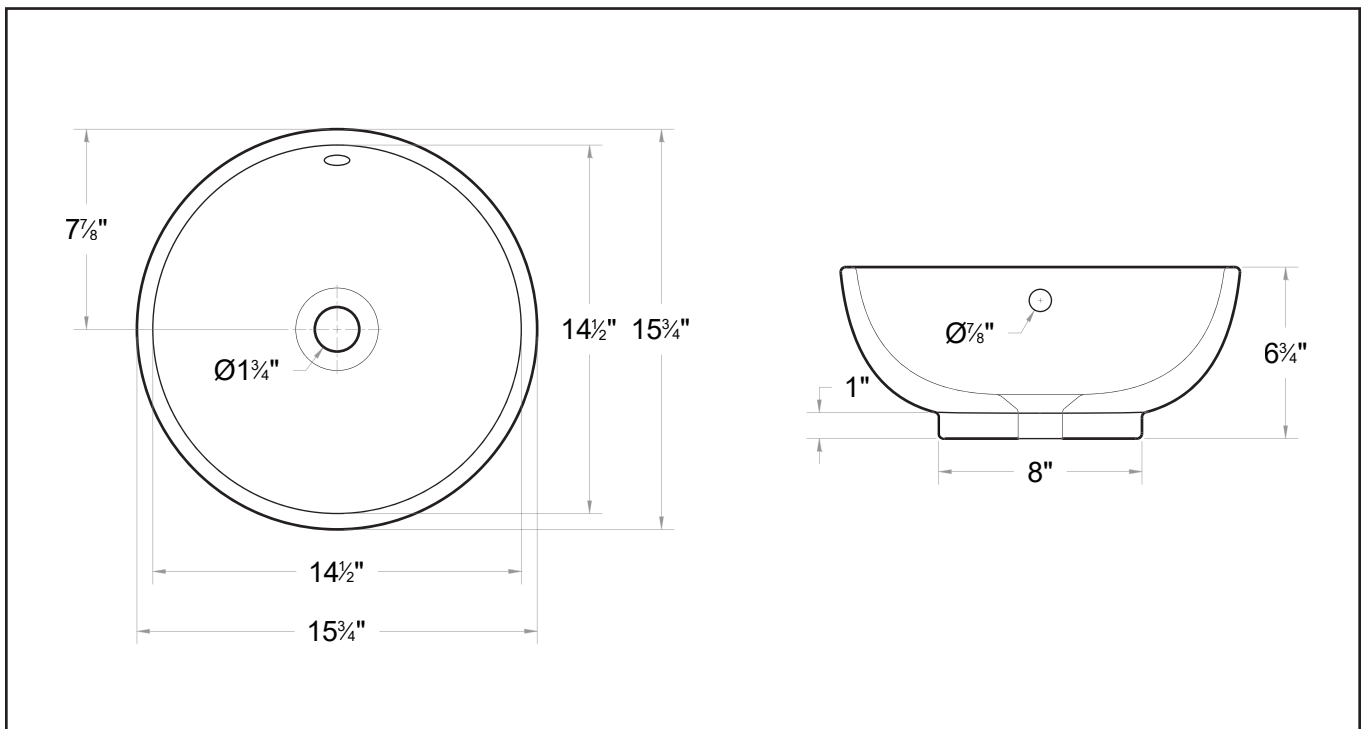

Winfield[®]

Lavatory
V416-R1534

Features

- Round basin
- With overflow
- No faucet holes
- High gloss ceramic finish

Installation

Vessel

Material

Vitreous china

Measurements

L 15-3/4", **W** 15-3/4", **H** 6-3/4"

Codes / Standards

ANSI/ASME A112.19.2M-1990

Lavatory
V416-R1534

Note

- Spec sheets contain rough-in measurements which may vary by $\frac{1}{4}"$ (\pm) and are subject to standard industry tolerances. They are stated in inches and are non-binding. Exact measurements, for particular or customized installation schemes, should only be taken from the finished product.
- Specs may change without prior notice, please check with your sales rep for most up to date spec sheet.