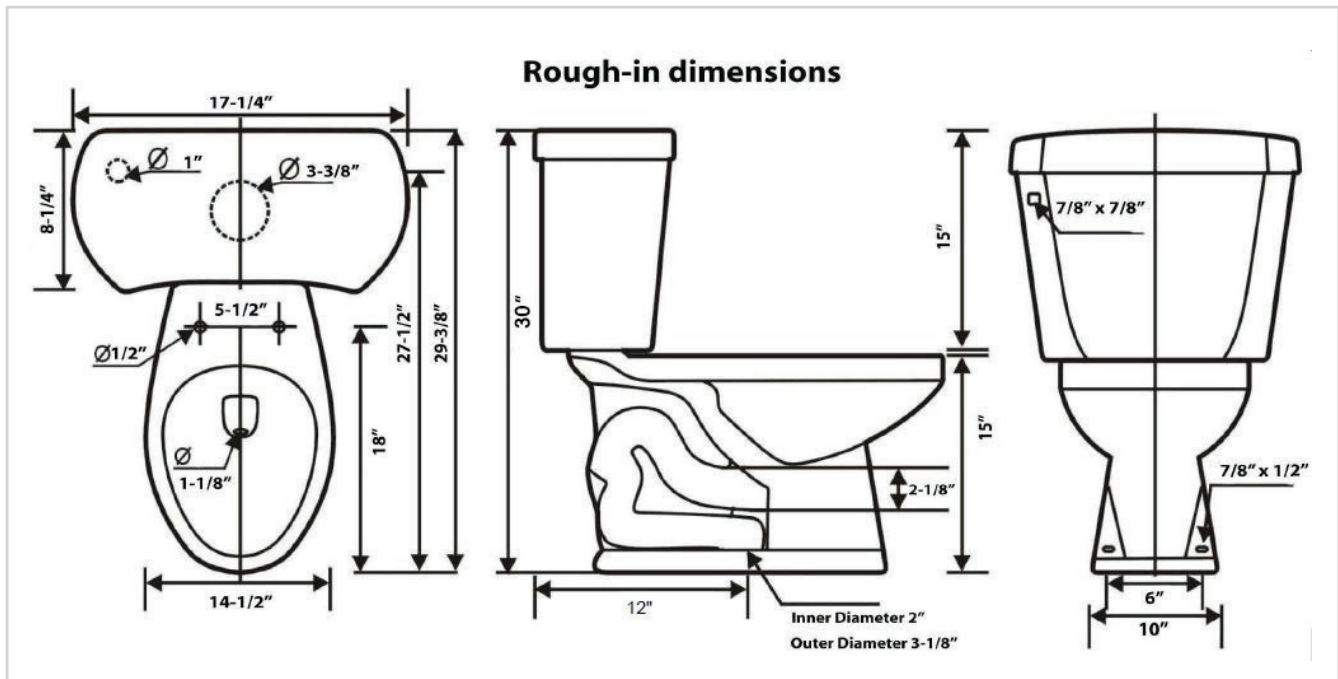

Two-Piece Toilet

T3512

TB3512 Bowl + TK3512 Tank

Two-Piece Toilet T3512

Features

- 1.28 GPF High Efficiency Toilet
- Elongated
- 12" Rough-In
- 3" Flush Valve, Floor Mounted
- Right Hand Trip Lever Available
- IAPMO/UPC Approved
- EPA WaterSense Certified
- TB3512 Bowl + TK3512 Tank

* Toilet Seat and Wax Ring Not Included

- Spec sheets contain rough-in measurements which may vary by 1/4" (±) and are subject to standard industry tolerances.
- Specs may change without prior notice, please check with your sales rep for most up to date spec sheet.