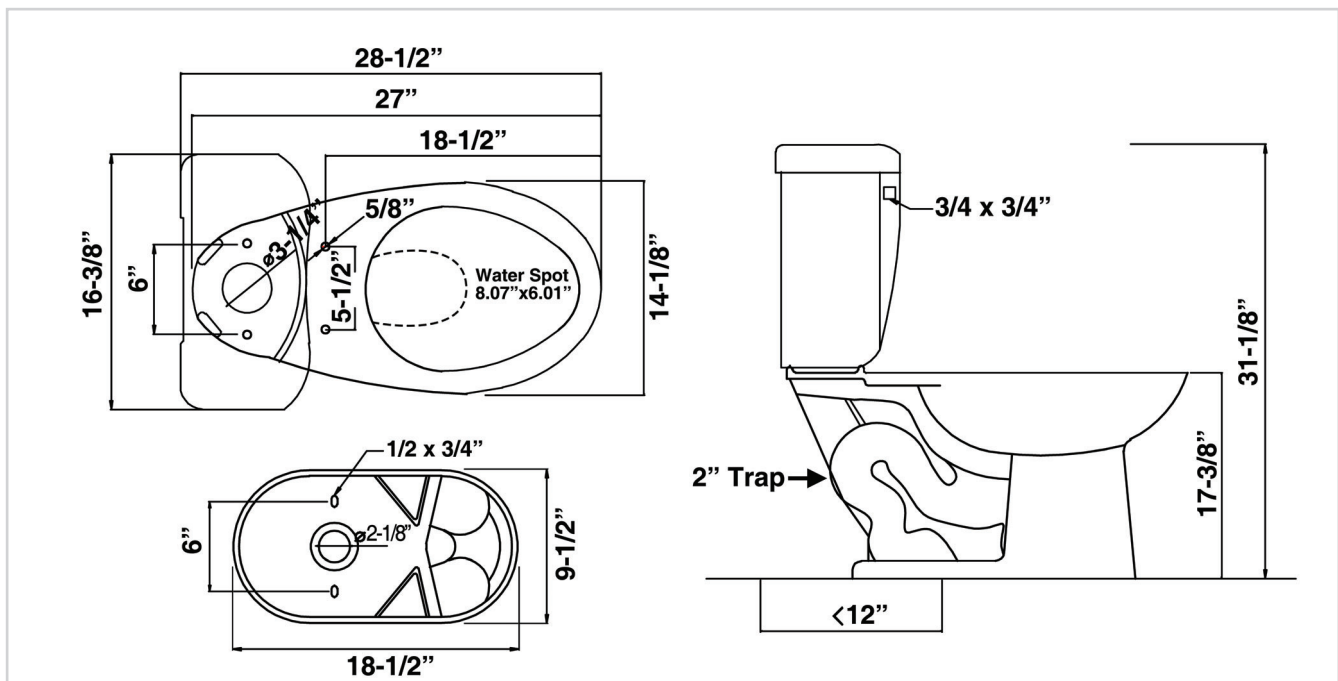

Two-Piece Toilet

T32425H

TB32425H Bowl + TK32420 Tank

Two-Piece Toilet T32425H

Features

- 1.0 GPF High Efficiency Toilet
- ADA Elongated
- 2" Trap
- 3" Flush Valve
- 12" Rough-in
- MaP Flush Score >= 1,000 grams
- IAPMO/UPC Approved
- EPA WaterSense Certified
- TB32425H Bowl + TK32420 Tank

* Toilet Seat and Wax Ring Not Included

- Spec sheets contain rough-in measurements which may vary by 1/4" (±) and are subject to standard industry tolerances.
- Specs may change without prior notice, please check with your sales rep for most up to date spec sheet.