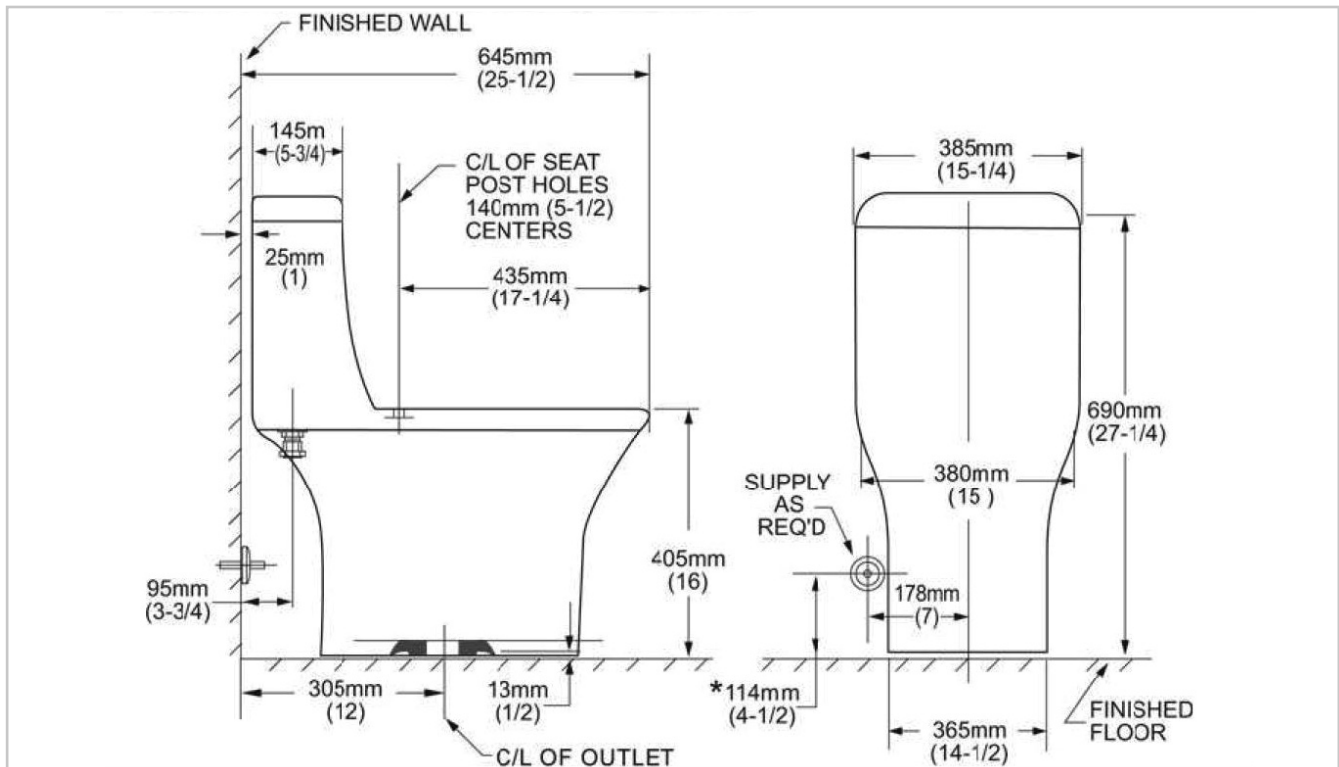

*Winfield*<sup>®</sup>

One-Piece Toilet  
**T21019D**

# One-Piece Toilet T21019D

## Features

- One-piece toilet
- Round front
- Includes seat and cover
- CUPC listed
- 2" flush valve
- 2-1/8" fully glazed trapway
- 12" rough-in
- Top dual flush(1.0/1.6 gpf)

- Spec sheets contain rough-in measurements which may vary by 1/4" (±) and are subject to standard industry tolerances.
- Specs may change without prior notice, please check with your sales rep for most up to date spec sheet.