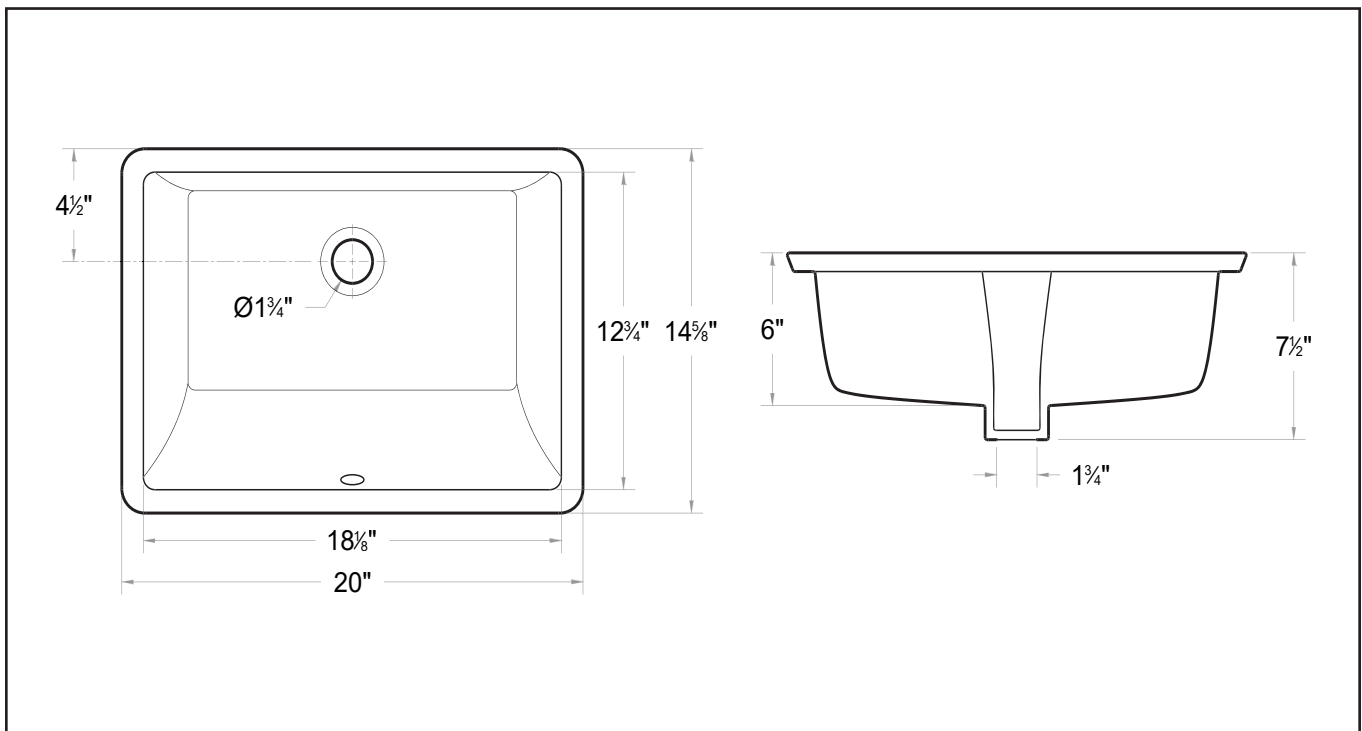

Winfield[®]

Lavatory
LU2015

Features

- Rectangular basin
- With overflow
- No faucet holes
- High gloss ceramic white finish
- ADA-compliant when installed properly

Installation

Under-mount

Material

Vitreous china

Measurements

L 20", W 14-5/8", H 7-1/2"

Codes / Standards

ASME A112.19.2 / CSA B45.1

Lavatory
LU2015

Note

- Spec sheets contain rough-in measurements which may vary by 1/4" (±) and are subject to standard industry tolerances. They are stated in inches and are non-binding. Exact measurements, for particular or customized installation schemes, should only be taken from the finished product.
- Specs may change without prior notice, please check with your sales rep for most up to date spec sheet.