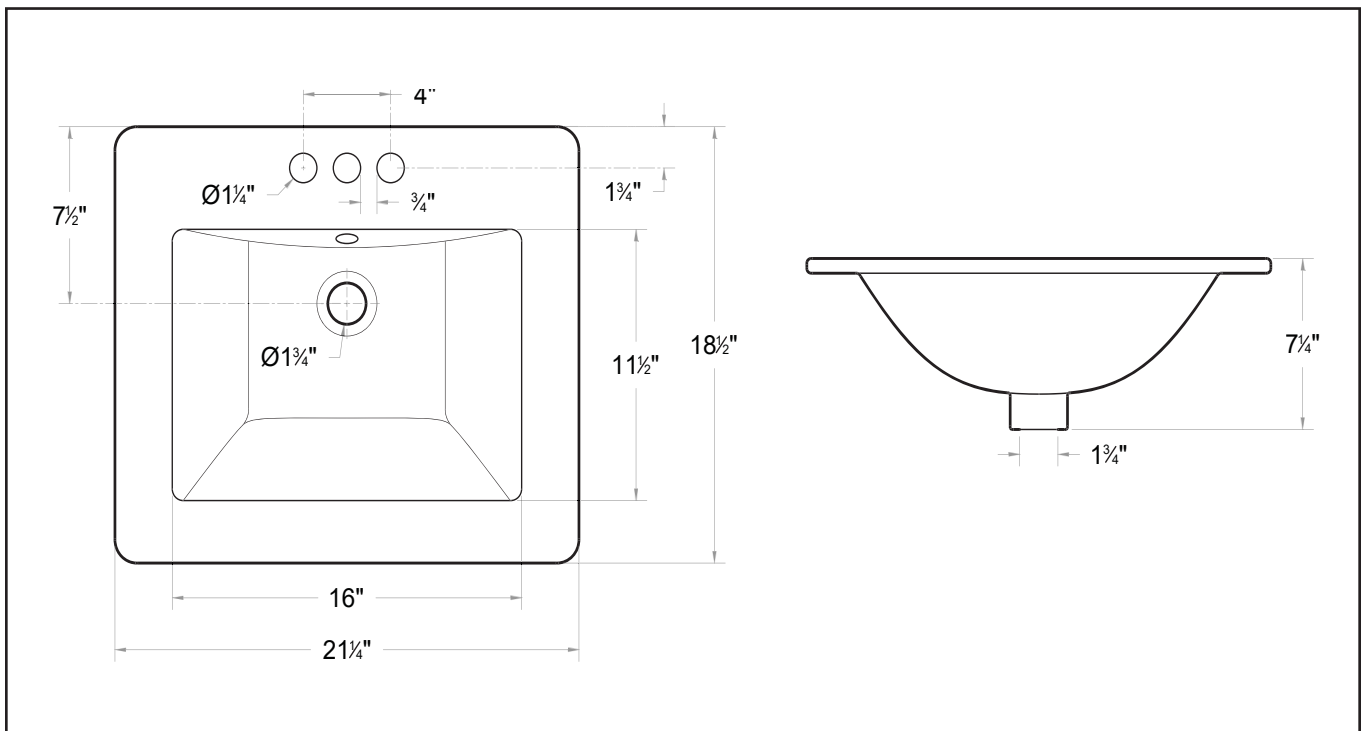

*Winfield*<sup>®</sup>

Lavatory  
**L1645**

**Features**

- Rectangular basin
- With overflow
- 3 faucet holes
- High gloss ceramic finish

**Installation**

Drop-in

**Material**

Vitreous china

**Measurements**

**L** 21-1/4", **W** 18-1/2", **H** 7-1/4"

**Codes / Standards**

ANSI/ASME A112.19.2M-1988

Lavatory  
L1645

**Note**

- Spec sheets contain rough-in measurements which may vary by  $\frac{1}{4}"$  ( $\pm$ ) and are subject to standard industry tolerances. They are stated in inches and are non-binding. Exact measurements, for particular or customized installation schemes, should only be taken from the finished product.
- Specs may change without prior notice, please check with your sales rep for most up to date spec sheet.