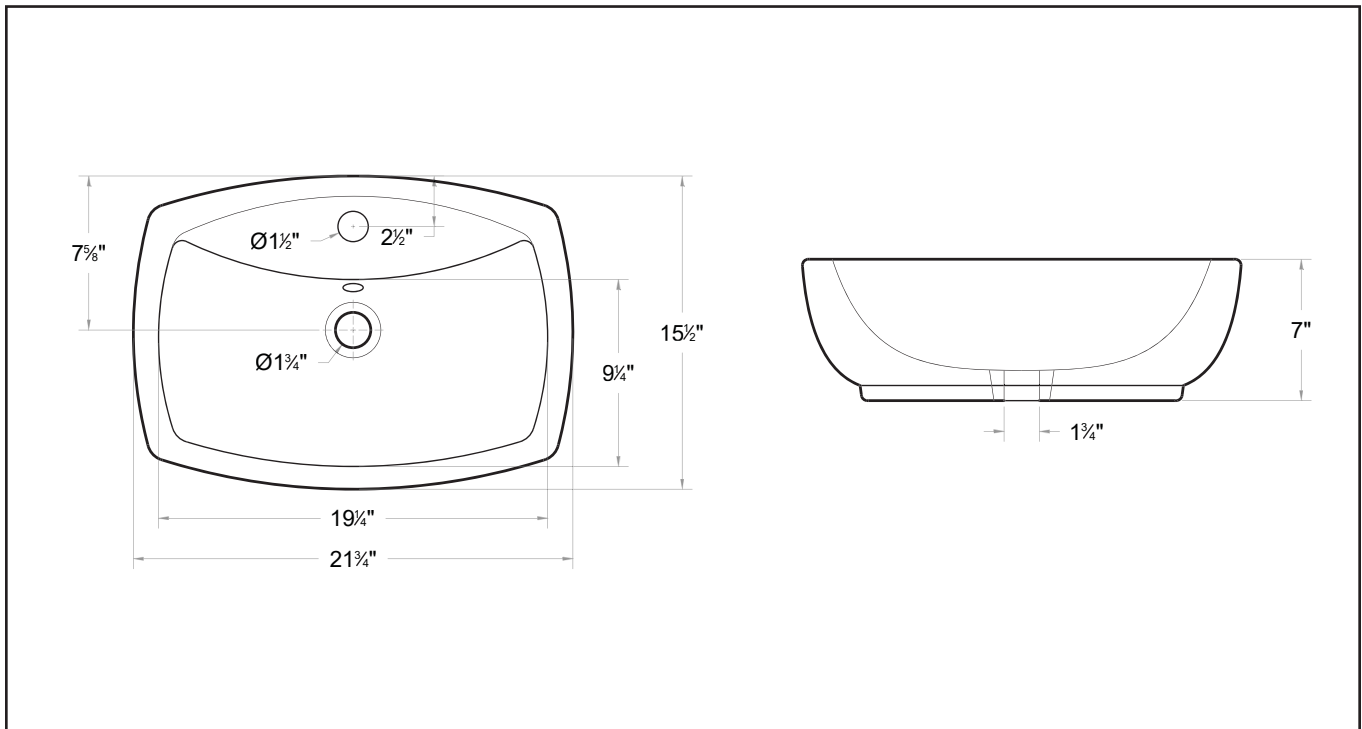

Winfield[®]

Lavatory
K52

Features

- Capsule shape vessel
- With overflow
- 1 faucet hole
- High gloss ceramic finish

Material

Vitreous china

Measurements

L 21-3/4", **W** 15-1/2", **H** 7"

Installation

Vessel

Lavatory
K52

Note

- Spec sheets contain rough-in measurements which may vary by 1/4" (±) and are subject to standard industry tolerances. They are stated in inches and are non-binding. Exact measurements, for particular or customized installation schemes, should only be taken from the finished product.
- Specs may change without prior notice, please check with your sales rep for most up to date spec sheet.