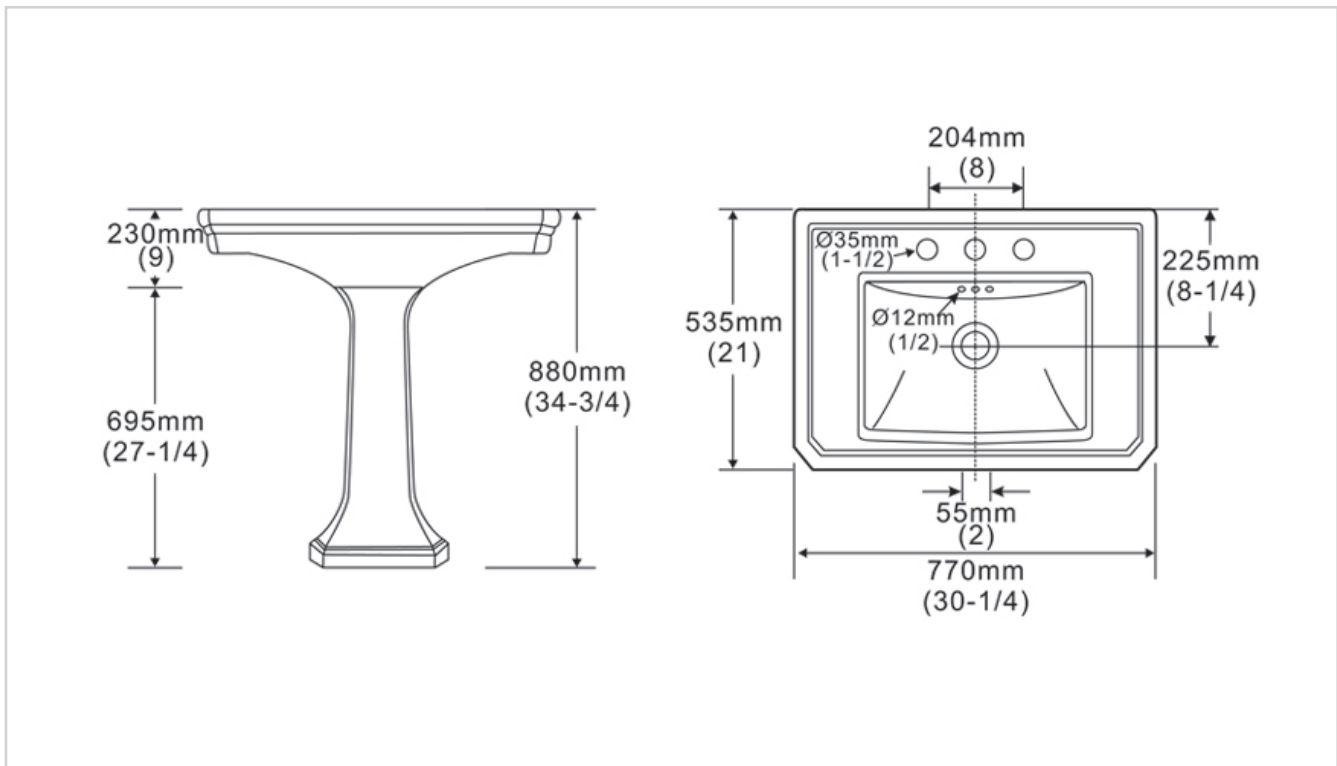

Pedestal Lavatory  
**LP1315**

**Features**

- Square Pedestal Basin
- 3 Faucet Holes with Overflow
- 8" Faucet Hole Spacing
- High Gloss Ceramic White Finish

**Installation**

Pedestal

**Material**

Vitreous china

**Measurements**

L 30", W 21", H 34"

## Pedestal Lavatory LP1315

### Note

- Spec sheets contain rough-in measurements which may vary by 1/4" ( $\pm$ ) and are subject to standard industry tolerances. They are stated in inches and are non-binding. Exact measurements, for particular or customized installation schemes, should only be taken from the finished product.
- Specs may change without prior notice, please check with your sales rep for most up to date spec sheet.