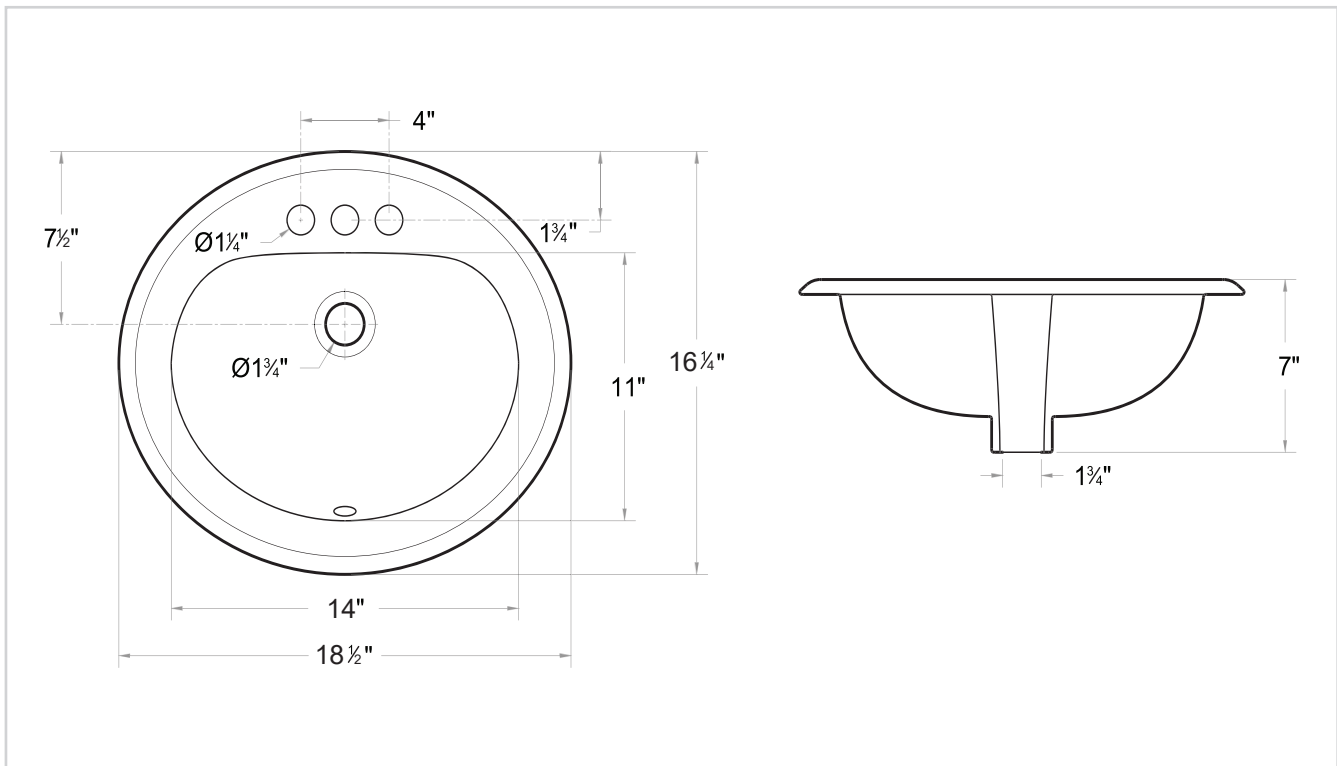

Lavatory  
**L1916**

**Features**

- Oval basin
- With overflow
- 3 faucet holes
- High gloss ceramic finish

**Material**

Vitreous china

**Measurements**

**L** 18-1/2", **W** 16-1/4", **H** 7"

**Installation**

## Note

- Spec sheets contain rough-in measurements which may vary by  $\frac{1}{4}"$  ( $\pm$ ) and are subject to standard industry tolerances. They are stated in inches and are non-binding. Exact measurements, for particular or customized installation schemes, should only be taken from the finished product.
- Specs may change without prior notice, please check with your sales rep for most up to date spec sheet.