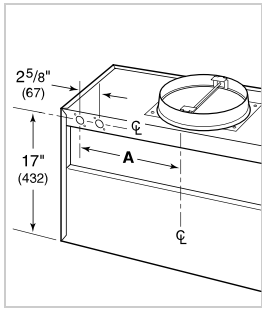

BLOWER OPTIONS

- 1200 CFM Internal
- 1100 CFM Inline
- 1200 CFM Remote
- 1500 CFM Remote

PRODUCT SPECIFICATIONS

Model	PW363318O
Dimensions	36"W x 18"H x 33"D
Electrical Supply	110/120 VAC, 60 Hz
Electrical Service	15 amp dedicated circuit
Discharge Location	Vertical
Discharge Dimensions	10" Round
Bottom of Hood to Countertop	36" to 42"

ELECTRICAL

NOTE: Dimensions in parenthesis are in millimeters unless otherwise specified

DIMENSIONS