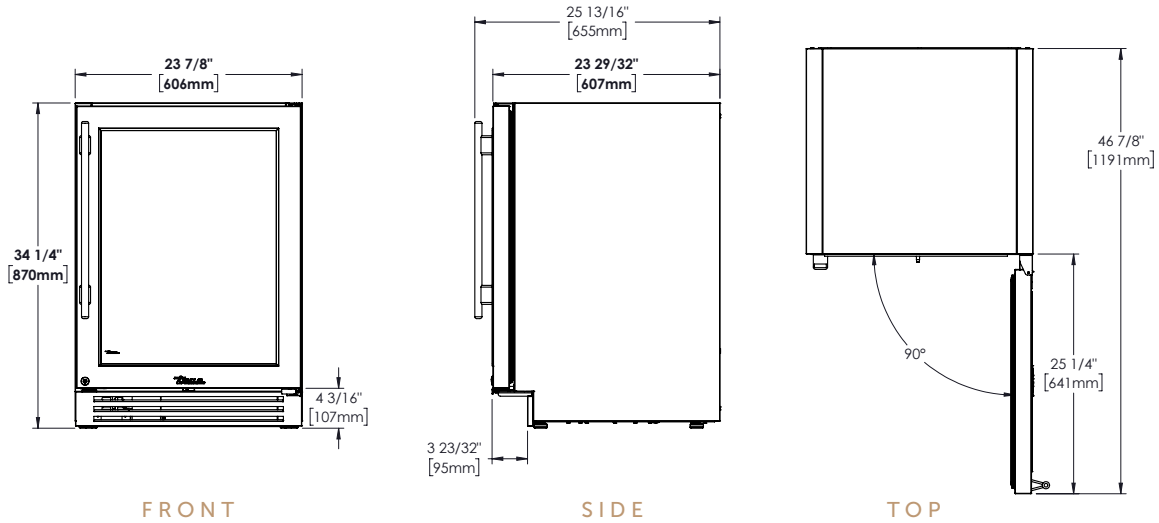

24" STAINLESS GLASS DOOR WINE CABINET

TWC-24DZ-R/L-SG-C

TWC-24DZ-R-SG-C (Right hinged)

TWC-24DZ-L-SG-C (Left hinged)

FEATURES

- Environmentally friendly R600a refrigerant.
- Industry exclusive, 300-series stainless steel interior and exterior.
- Zero-clearance hinging allows for integrated installation.
- Patented TruLumina® LED lighting gently illuminates your product and allows you to choose from 14 different color options with the push of a button.
- Low-E, double pane, UV tinted glass.
- True Precision Control® with steel touch technology and readout provides digital accuracy.
- 2 independent zones that can be adjusted from 40°F (4.4°C) to 65°F (18.3°C).
- Sabbath mode compliant.
- Ability to connect to a home security system.
- Lock standard on stainless steel models (SG).
- All undercounter models UL rated for outdoor use.

ORGANIZATION

- 5 glide-out wine racks – 40 bottles.
- 1 floor wine cradle – 5 bottles.

BUILD YOUR TRUE

Customize your True with a variety of finish and hardware options at true-residential.com/custom.

TWC-24DZ-R-SG-C

SPECIFICATIONS

Dimensions (w x h x d)	23 ⁷ / ₈ " x 34 ¹ / ₄ " x 23 ⁷ / ₈ "
Cutout Dimensions (w x h x d)	24" x 34 ¹ / ₂ " x 24"
Capacity (cu. ft.)	5.52  x45
Temperature Range – Upper Zone	40°F - 65°F
Temperature Range – Lower Zone	40°F - 65°F
Weight (lbs.)	245
Voltage	115/60/1  115/60/1 NEMA-5-15R
Amps	1.9
Annual Energy Consumption (kwh)	320
Power Cord Length (ft.)	8
Energy Star Rated	—

24" STAINLESS GLASS DOOR WINE CABINET

TWC-24DZ-R/L-SG-C

OPENING DIMENSIONS

MODEL OPTIONS

MODEL	FINISH
TWC-24DZ-R-SG-C	Stainless glass door right-hinged
TWC-24DZ-L-SG-C	Stainless glass door left-hinged

ACCESSORIES (OPTIONAL)