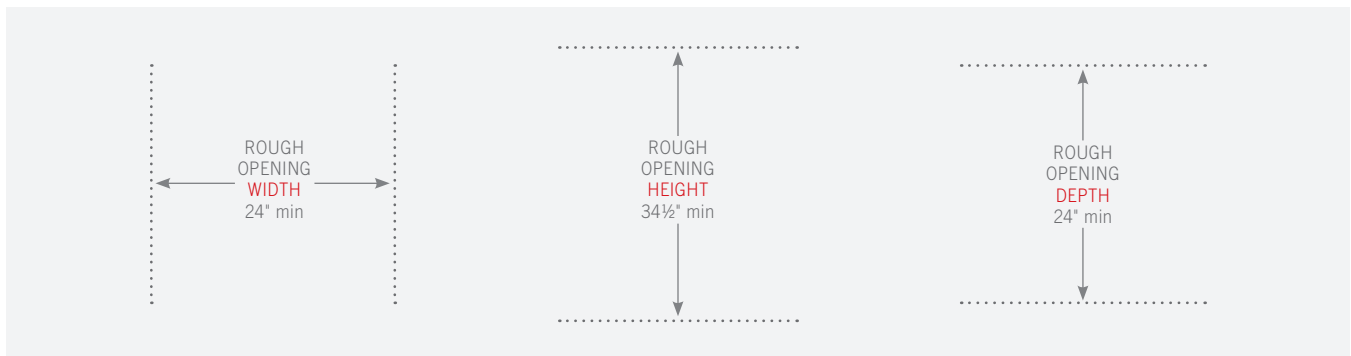

24" STAINLESS SOLID DOOR DUAL TAP BEVERAGE DISPENSER

TUR-24DD-R/L-SS-C

TUR-24DD-R-SS-C (Right hinged)

TUR-24DD-L-SS-C (Left hinged)

FEATURES

- Environmentally friendly R600a refrigerant.
- Industry exclusive, 300-series stainless steel interior and exterior.
- Zero-clearance hinging allows for integrated installation.
- Patented TruLumina® LED lighting gently illuminates your product and allows you to choose from 14 different color options with the push of a button.
- True Precision Control® with steel touch technology and readout provides digital accuracy.
- Balanced, forced-air refrigeration system enables rapid product pull down and even temperature throughout.
- Sabbath mode compliant.
- Lock standard on stainless steel models (SS).
- All undercounter models UL rated for outdoor use.
- Exclusive airflow technology provides the perfect serve every time.
- Standard with draft tower, CO₂ tank, CO₂ regulator valve, and low profile sankey tapper.
- Dual tap unit accommodates (2) 1/6 barrels, or (1) slim 1/4 barrel and (1) 1/6 barrel.

ORGANIZATION

- 1 wire step shelf (for quarter barrel keg).

BUILD YOUR TRUE

Customize your True with a variety of finish and hardware options at true-residential.com/custom.

TUR-24DD-R-SS-C

SPECIFICATIONS

Dimensions (w x h x d) 23 7/8" x 34 1/4" x 23 7/8"

Cutout Dimensions (w x h x d) 24" x 34 1/2" x 24"

Capacity (cu. ft.) 5.75  x 137

Temperature Range 33°F - 47°F

Weight (lbs.) 185

Voltage 115/60/1  115/60/1 NEMA-5-15R

Amps 1.9

Annual Energy Consumption (kwh) 311

Power Cord Length (ft.) 8

Energy Star Rated —

24" STAINLESS SOLID DOOR DUAL TAP BEVERAGE DISPENSER

TUR-24DD-R/L-SS-C

OPENING DIMENSIONS

MODEL OPTIONS

MODEL	FINISH
TUR-24DD-R-SS-C	Stainless solid door right-hinged
TUR-24DD-L-SS-C	Stainless solid door left-hinged