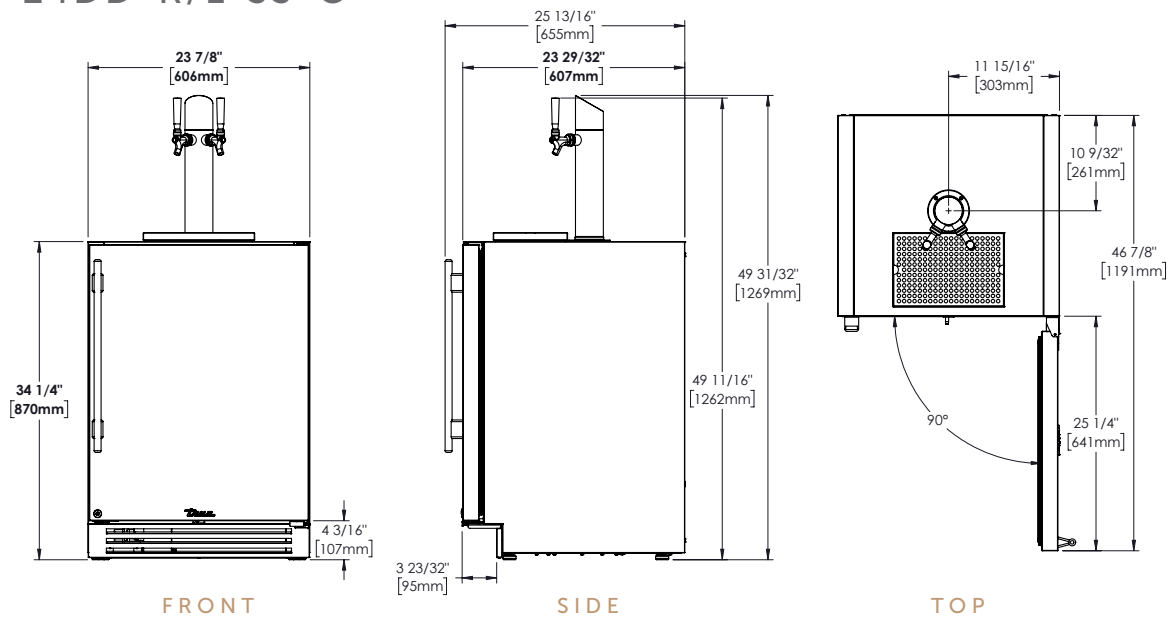

24" STAINLESS SOLID DOOR DUAL TAP BEVERAGE DISPENSER

TUR-24DD-R/L-SS-C

TUR-24DD-R-SS-C (Right hinged)

TUR-24DD-L-SS-C (Left hinged)

FEATURES

- Environmentally friendly R600a refrigerant.
- Industry exclusive, 300-series stainless steel interior and exterior.
- Zero-clearance hinging allows for integrated installation.
- Patented TruLumina® LED lighting gently illuminates your product and allows you to choose from 14 different color options with the push of a button.
- True Precision Control® with steel touch technology and readout provides digital accuracy.
- Balanced, forced-air refrigeration system enables rapid product pull down and even temperature throughout.
- Sabbath mode compliant.
- Lock standard on stainless steel models (SS).
- All undercounter models UL rated for outdoor use.
- Exclusive airflow technology provides the perfect serve every time.
- Standard with draft tower, CO₂ tank, CO₂ regulator valve, and low profile sankey tapper.
- Dual tap unit accommodates (2) 1/6 barrels, or (1) slim 1/4 barrel and (1) 1/6 barrel.

ORGANIZATION

- 1 wire step shelf (for quarter barrel keg).

BUILD YOUR TRUE

Customize your True with a variety of finish and hardware options at true-residential.com/custom.

TUR-24DD-R-SS-C

SPECIFICATIONS

Dimensions (w x h x d) 23 7/8" x 34 1/4" x 23 7/8"

Cutout Dimensions (w x h x d) 24" x 34 1/2" x 24"

Capacity (cu. ft.) 5.75  x 137

Temperature Range 33°F - 47°F

Weight (lbs.) 185

Voltage 115/60/1  115/60/1 NEMA-5-15R

Amps 1.9

Annual Energy Consumption (kwh) 311

Power Cord Length (ft.) 8

Energy Star Rated —

24" STAINLESS SOLID DOOR DUAL TAP BEVERAGE DISPENSER

TUR-24DD-R/L-SS-C

OPENING DIMENSIONS

MODEL OPTIONS

MODEL	FINISH
TUR-24DD-R-SS-C	Stainless solid door right-hinged
TUR-24DD-L-SS-C	Stainless solid door left-hinged