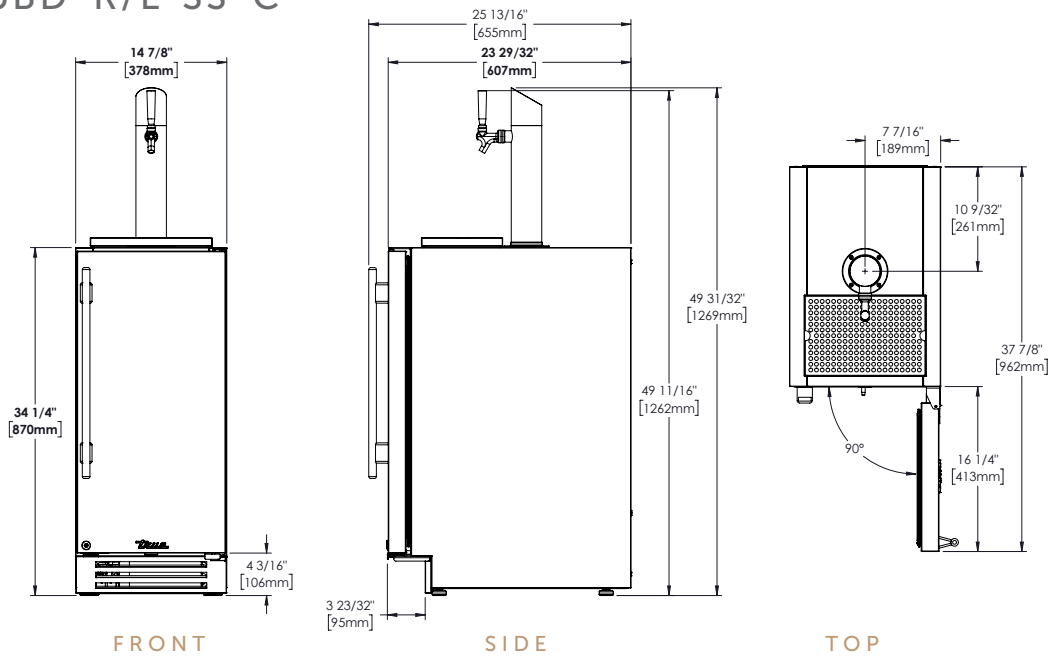

### SPECIFICATIONS

Dimensions (w x h x d)	14 7/8" x 34 1/4" x 23 7/8"
Cutout Dimensions (w x h x d)	15" x 34 1/2" x 24"
Capacity (cu. ft.)	3.1  x82
Temperature Range	33°F - 47°F
Weight (lbs.)	150
Voltage	115/60/1  115/60/1 NEMA-5-15R
Amps	1.9
Annual Energy Consumption (kwh)	288
Power Cord Length (ft.)	8
Energy Star Rated	—

15" STAINLESS SOLID DOOR BEVERAGE DISPENSER

TUR-15BD-R/L-SS-C

OPENING DIMENSIONS

MODEL OPTIONS

MODEL	FINISH
TUR-15BD-R-SS-C	Stainless solid door right-hinged
TUR-15BD-L-SS-C	Stainless solid door left-hinged