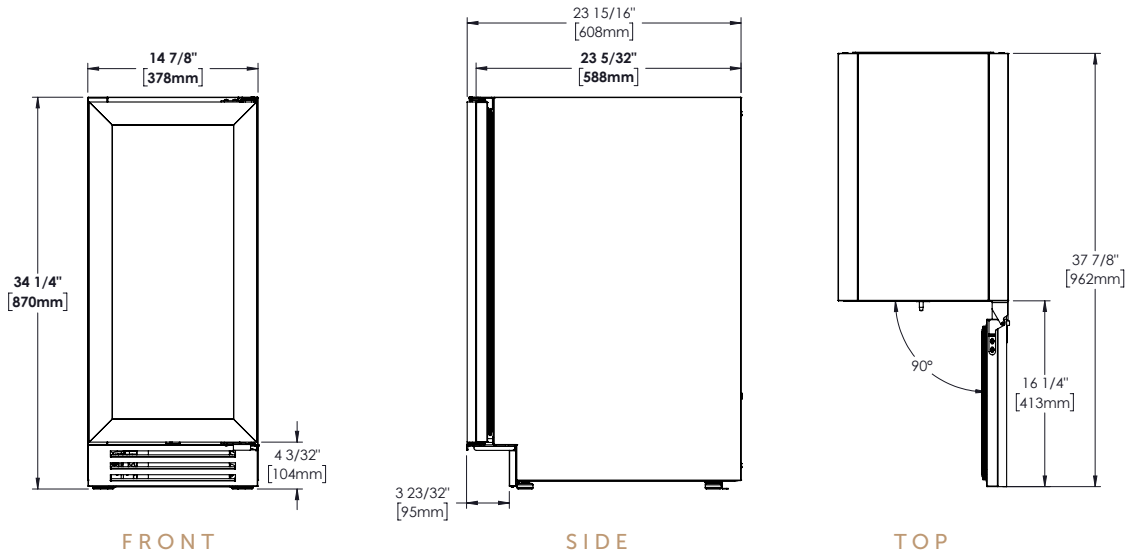

SPECIFICATIONS

Dimensions (w x h x d) 14⁷/₈" x 34¹/₄" x 23⁷/₈"

Cutout Dimensions (w x h x d) 15" x 34¹/₂" x 24"

Standard Overlay Panel (w x h x d) 14⁵/₈" x 30¹/₈" x 3³/₄"

Panel provided by others. Other installation options available.
Consult install guide for details.

Capacity (cu. ft.) 3.1  x 112

Temperature Range 33°F - 47°F

Weight (lbs.) 160

Voltage 115/60/1  115/60/1 NEMA-5-15R

Amps 1.9

Annual Energy Consumption (kwh) 32

Power Cord Length (ft.) 8

Energy Star Rated Yes

*NOTE: Overlay models have black powder coated steel exteriors.

15" OVERLAY READY DOOR UNDERCOUNTER REFRIGERATOR

TUR-15-R/L-OP-C – (shown with a 3/4" cabinetry panel)

OPENING DIMENSIONS

MODEL OPTIONS

MODEL	FINISH
TUR-15-R-OP-C	Overlay solid door right-hinged
TUR-15-L-OP-C	Overlay solid door left-hinged