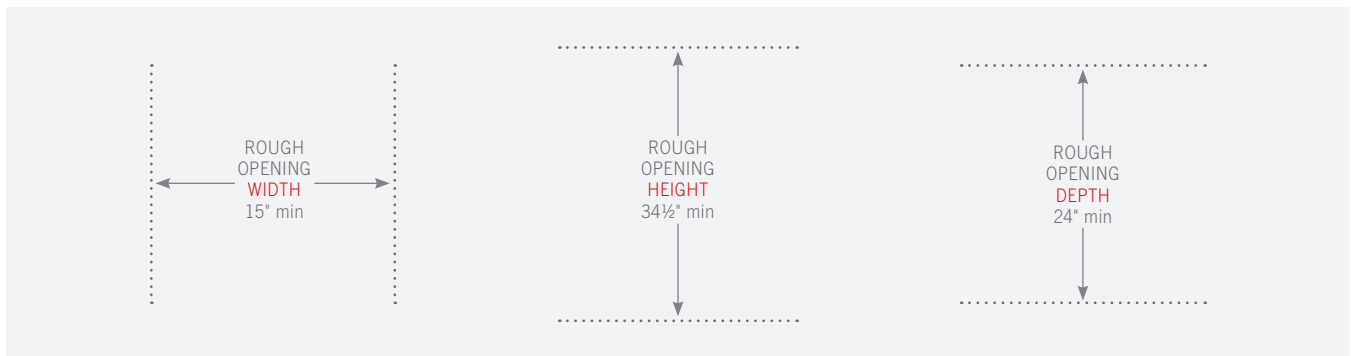

SPECIFICATIONS

Dimensions (w x h x d) 14⁷/₈" x 34¹/₄" x 23⁷/₈"

Cutout Dimensions (w x h x d) 15" x 34¹/₂" x 24"

Standard Overlay Panel (w x h x d) 14⁵/₈" x 30¹/₈" x 3³/₄"

Panel provided by others. Other installation options available.
Consult install guide for details.

*NOTE: Overlay models have black powder coated steel exteriors.

15" OVERLAY READY DOOR UNDERCOUNTER REFRIGERATOR

TUR-15-R/L-OP-C – (shown with a 3/4" cabinetry panel)

OPENING DIMENSIONS

MODEL OPTIONS

MODEL	FINISH
TUR-15-R-OP-C	Overlay solid door right-hinged
TUR-15-L-OP-C	Overlay solid door left-hinged