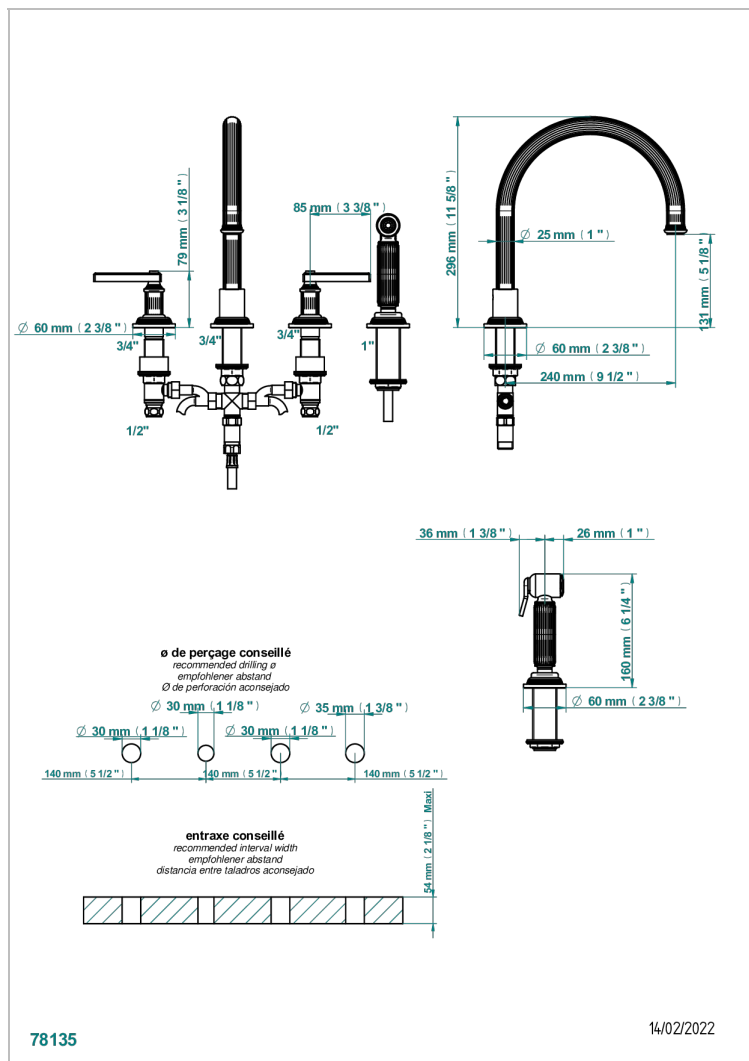

GRAND CENTRAL WITH METAL LEVER HANDLES

U9L-4211/US

Three hole kitchen faucet with side spray

CHARACTERISTIC

- Grand central with metal lever handles
- Three hole kitchen faucet with side spray

AVAILABLE FINITIONS