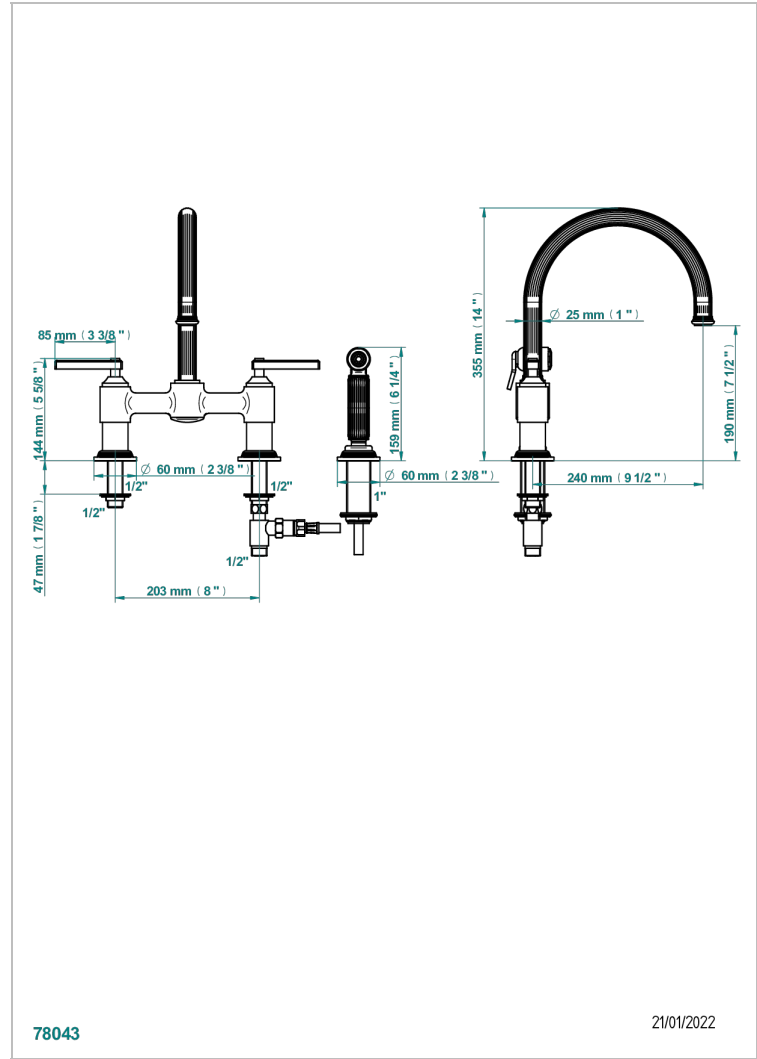

GRAND CENTRAL WITH METAL LEVER HANDLES

U9L-159DM/US

THG[®]
PARIS

Two hole bridge kitchen faucet with side spray

78043

21/01/2022

CHARACTERISTIC

- Grand central with metal lever handles
- Two hole bridge kitchen faucet with side spray