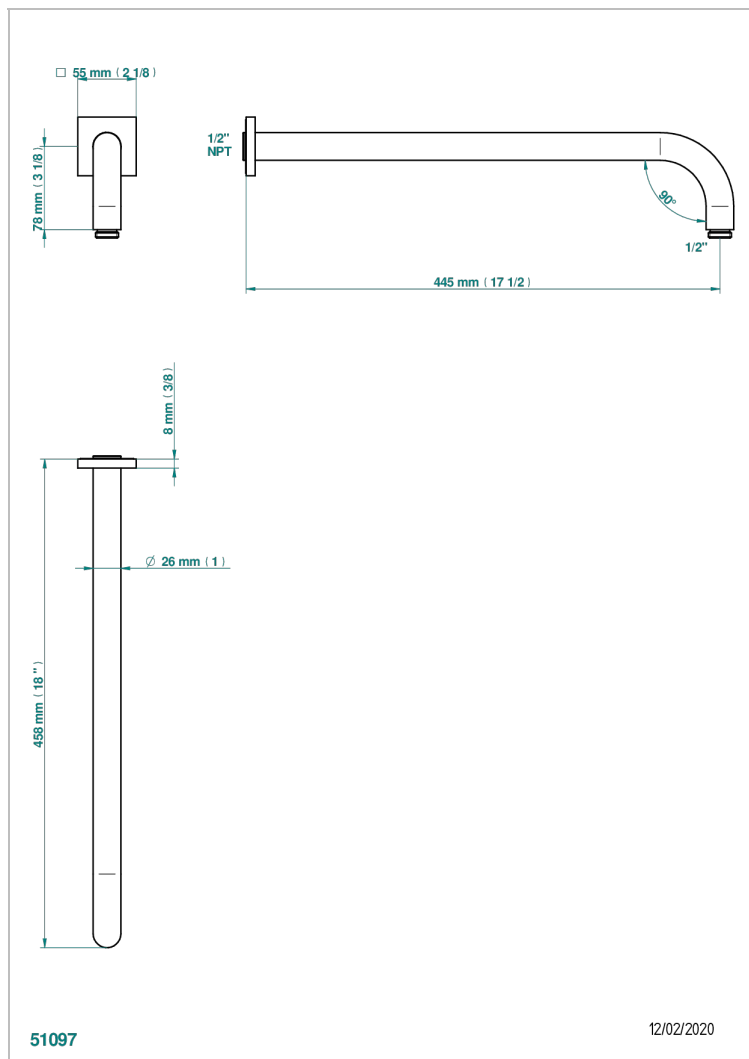

ICON-X CARBON GOLD WITH LEVER HANDLES

U7T-84L/US

Horizontal shower arm, 90°, lg: 17"

CHARACTERISTIC

- Icon-x carbon gold with lever handles
- Horizontal shower arm, 90°, lg: 17"

AVAILABLE FINITIONS

Blush PVD - H62
Brass color PVD - H49
Brown bronze color PVD - F33
Chrome polished - A02
Gold color PVD - H52
Gold mat - F07

Gold polished - F01
Graphite PVD - H64
Matt Umber PVD - H67
Matt blush PVD - H60
Matt brass color PVD - H50
Matt brown bronze color PVD - F34

Matt chrome (American satin) - C02
Matt gold color PVD - H53
Matt graphite PVD - H65
Matt nickel (American satin) - C01
Matt nickel color PVD - H56
Nickel antique / Sovereign - H28

Nickel color PVD - H55
Nickel polished - B01
Soft gold - F30
Soft matt gold - F31
Umber PVD - H66